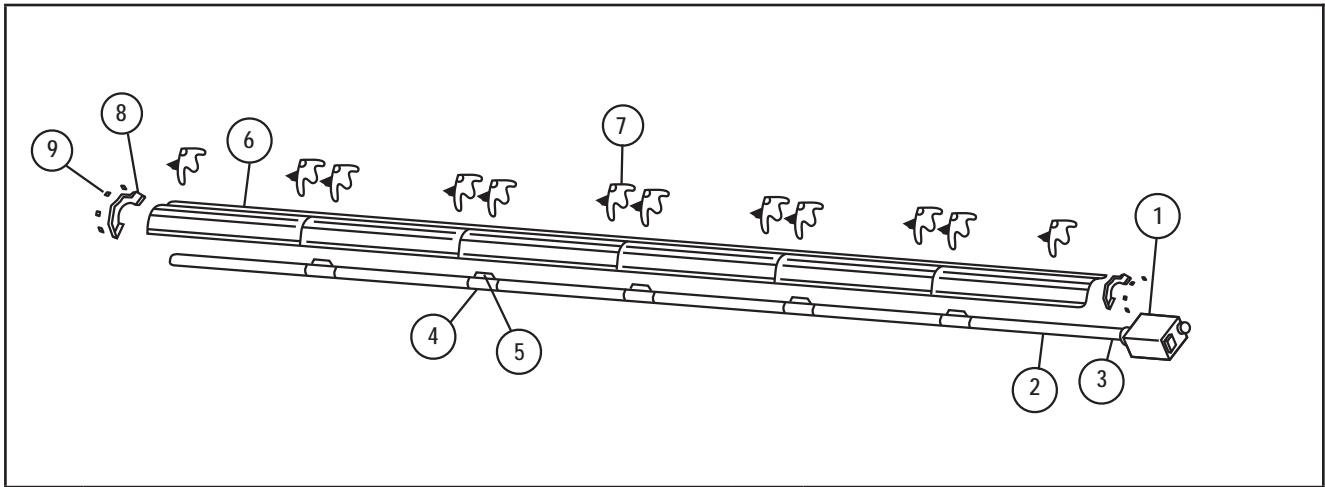

ERXL-150(L)				ERXL-175(L)			
Item	Stock #	Description	QTY	Item	Stock#	Description	QTY
1	F102658XL	ERXL-150 NG / BRN & Cont Box	1	1	F102660XL	ERXL-175 NG / BRN & Cont Box	1
1	F102659XL	ERXL-150 LP / BRN & Cont Box	1	1	F102661XL	ERXL-175 LP / BRN & Cont Box	1
2	F106403XL	Tube Set- 60'	1	2	F106403XL	Tube Set- 60'	1
	06413	Tube H.E. 4" O.D. X 10'	6		06413	Tube H.E. 4" O.D. X 10'	6
3	02753	Front Flange	1	3	02753	Front Flange	1
4	14612	Tube Coupling	5	4	14612	Tube Coupling	5
5	14616	Key for Tube Coupling	5	5	14616	Key for Tube Coupling	5
6	00418A	Reflector	6	6	00418A	Reflector	6
7	14585P	Hanger	12	7	14585P	Hanger	12
8	00419	Reflector End Cap	2	8	00419	Reflector End Cap	2
9	09369	Spring Clips	8	9	09369	Spring Clips	8

ACCESSORY PARTS LIST

Stock Number	Description	INSTALLATION KITS				
10371	Thermostat 24 volt	F111751	Installation kit for 20' tube heater			
10392	Thermostat 110Volt	F111752	Installation kit for 30' tube heater			
17370	Chain Kit	F111753	Installation kit for 40' tube heater			
16401	24" Stainless Steel Flexible	F111754	Installation kit for 50' tube heater			
16405	1/2"x24" 3/4" Stainless Steel	F111755	Installation kit for 60' tube heater			
F106414	180 U-Tube Accessory Kit	Installation kit includes: 24-volt thermostat, vent cap, 24" stainless steel flexible gas connector, gas shutoff valve, and chain kits required to hang heater.				
F106415	90 Elbow Accessory Kit	CONVERSION KITS				
19021	Vent Adaptor	ERXL-40				
06430	Vent Cap	ERXL-60	11732	LP TO NG	11733	NG TO LP
00438	Side Reflector kit	ERXL-80	11734	LP TO NG	11735	NG TO LP
01376	Deflector kit (5')	ERXL-100	11736	LP TO NG	11737	NG TO LP
19031	Turnbuckle 5/16"-18"	ERXL-125	11738	LP TO NG	11739	NG TO LP
		ERXL-150	11740	LP TO NG	11741	NG TO LP
		ERXL175	11730	LP TO NG	11731	NG TO LP