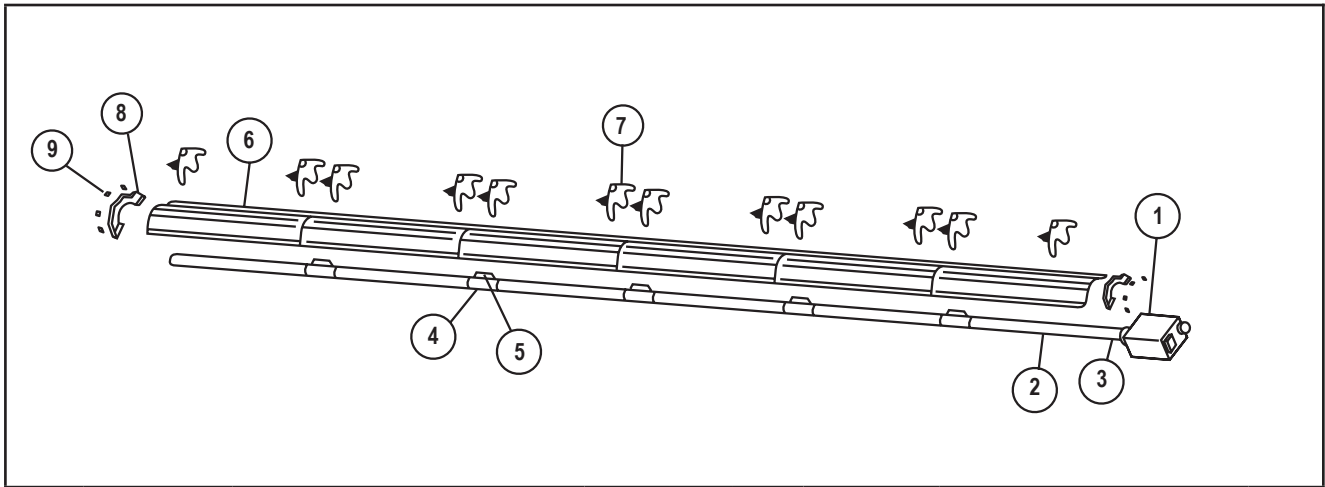

ERXL-150				ERXL-175			
Item	Stock #	Description	QTY	Item	Stock#	Description	QTY
1	F102658XL	ERXL-150 NG / BRN & Cont Box	1	1	F102660XL	ERXL-175 NG / BRN & Cont Box	1
1	F102659XL	ERXL-150 LP / BRN & Cont Box	1	1	F102661XL	ERXL-175 LP / BRN & Cont Box	1
2	F106403XL	Tube Set- 60'	1	2	F106403XL	Tube Set- 60'	1
	06413	Tube H.E. 4" O.D. X 10'	6		06413	Tube H.E. 4" O.D. X 10'	6
3	02753	Front Flange	1	3	02753	Front Flange	1
4	14612	Tube Coupling	5	4	14612	Tube Coupling	5
5	14616	Key for Tube Coupling	5	5	14616	Key for Tube Coupling	5
6	00418A	Reflector	6	6	00418A	Reflector	6
7	14585P	Hanger	12	7	14585P	Hanger	12
8	00419	Reflector End Cap	2	8	00419	Reflector End Cap	2
9	09369	Spring Clips	8	9	09369	Spring Clips	8

ACCESSORY PARTS LIST

Stock Number	Description	INSTALLATION KITS				
10371	Thermostat 24 volt	F111751	Installation kit for 20' tube heater			
10392	Thermostat 110Volt	F111752	Installation kit for 30' tube heater			
17370	Chain Kit	F111753	Installation kit for 40' tube heater			
16401	24" Stainless Steel Flexible	F111754	Installation kit for 50' tube heater			
16405	1/2"x24" 3/4" Stainless Steel	F111755	Installation kit for 60' tube heater			
F106414	180 U-Tube Accessory Kit	Installation kit includes:				
F106415	90 Elbow Accessory Kit	24-volt thermostat, vent cap, 24" stainless steel flexible gas connector, gas shutoff valve, and chain kits required to hang heater.				
19021	Vent Adaptor	CONVERSION KITS				
06430	Vent Cap	ERXL-40				
00438	Side Reflector kit	ERXL-60	11732	LP TO NG	11733	NG TO LP
01376	Deflector kit (5')	ERXL-80	11734	LP TO NG	11735	NG TO LP
19031	Turnbuckle 5/16"-18"	ERXL-100	11736	LP TO NG	11737	NG TO LP
		ERXL-125	11738	LP TO NG	11739	NG TO LP
		ERXL-150	11740	LP TO NG	11741	NG TO LP
		ERXL175	11730	LP TO NG	11731	NG TO LP