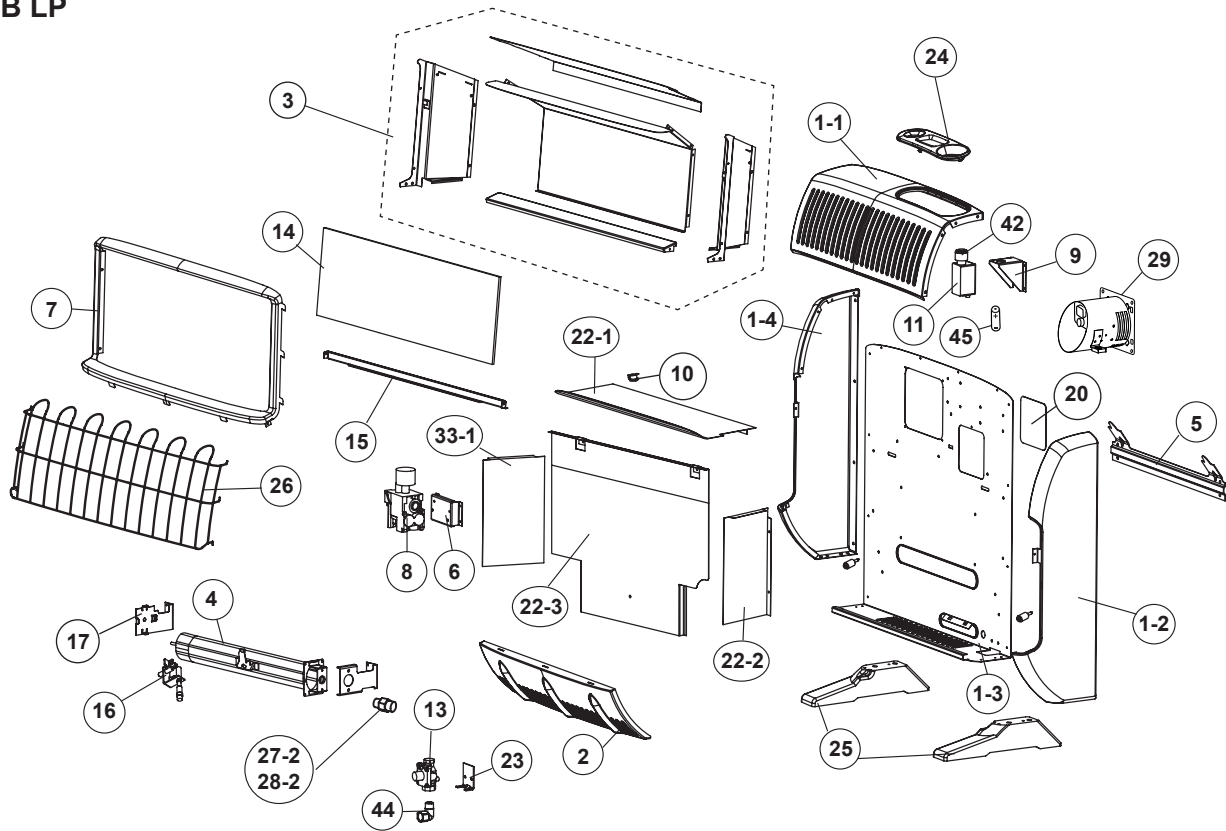

**BF20TB LP  
BF30TB LP**

**IR20LPT  
IR30LPT**

For all models, Equipment shutoff valve with 1/8" NPT tap.

### IR20TB LP, IR30TB LP, BF20TB LP, BF30TB LP • PARTS LIST

This list contains replacement parts used in your heater. When ordering parts, follow the instructions listed under Replacement Parts on page 20 of this manual.