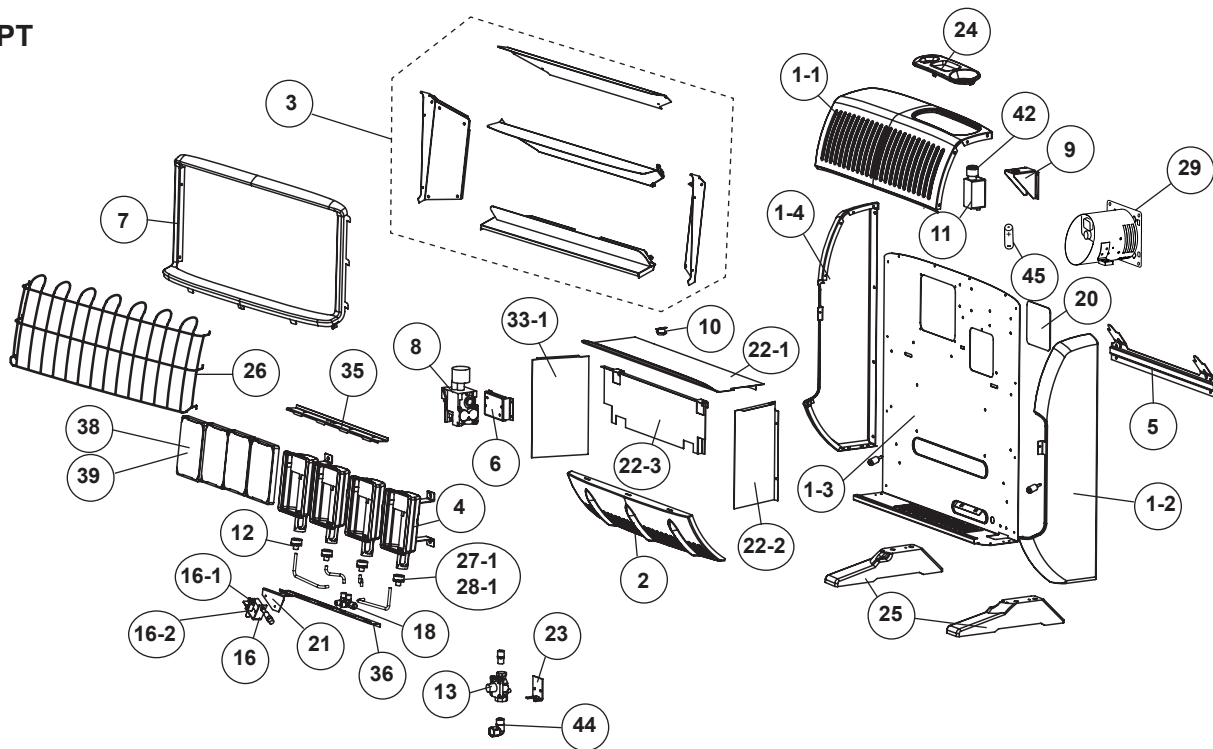

**BF20TB LP  
BF30TB LP**

**IR20LPT  
IR30LPT**

For all models, Equipment shutoff valve with 1/8" NPT tap.

### IR20TB LP, IR30TB LP, BF20TB LP, BF30TB LP • PARTS LIST

This list contains replacement parts used in your heater. When ordering parts, follow the instructions listed under Replacement Parts on page 20 of this manual.

ITEM	PART NO.				DESCRIPTION	QTY.
	IR20TB LP	BF20TB LP	IR30TB LP	BF30TB LP		
37	--	--	--	--	--	--
38	--	--	70677	--	Burner Plaques, 30	4
39	70677	--	--	--	Burner Plaques, 20	3
40	--	--	70678	--	Plaques Gasket, 30	4
41	70678	--	--	--	Plaques Gasket, 20	3
42	70701	70701	70701	70701	Ignition Cap	1
44	70597	70597	70597	70597	3/8" FTP x 3/8" MPT Elbow	
45	70590	70590	70590	70590	AA Battery	
*	70680	70680	70680	70680	Power Cord	1
*	70679	70679	70679	70679	Strain Relief Grommet	1
*	70689	--	70692	--	Right Burner Gas Tube	1
*	70690	--	70693	--	Right Middle Gas Burner Tube	1
*	--	--	70598	--	Left Middle Gas Burner Tube	1
*	70691	--	70694	--	Left Burner Gas Tube	1
*	70695	70695	70696	70696	ODS Gas Tube Assembly	1
*	70697	70697	70697	70697	Regulator to Thermostat Valve Tube Ass'y	1
*	70698	--	70698	--	Thermostat Valve to Manifold Tube	1
*	70341	70341	70341	70341	Ignitor Wire	1
*	70699	--	70699	--	Gas Manifold Nut	1
*	70342	70342	70342	70342	Hardware Kit	1
*	70343	70349	70345	70346	CSA Label	1
*	70349	70349	70349	70349	Gas Instruction Decal	1
*	70350	70350	70350	70350	Inside Warning Label	1
*	70351	70351	70351	70351	Thermostat Sensing Bulb Clip	2