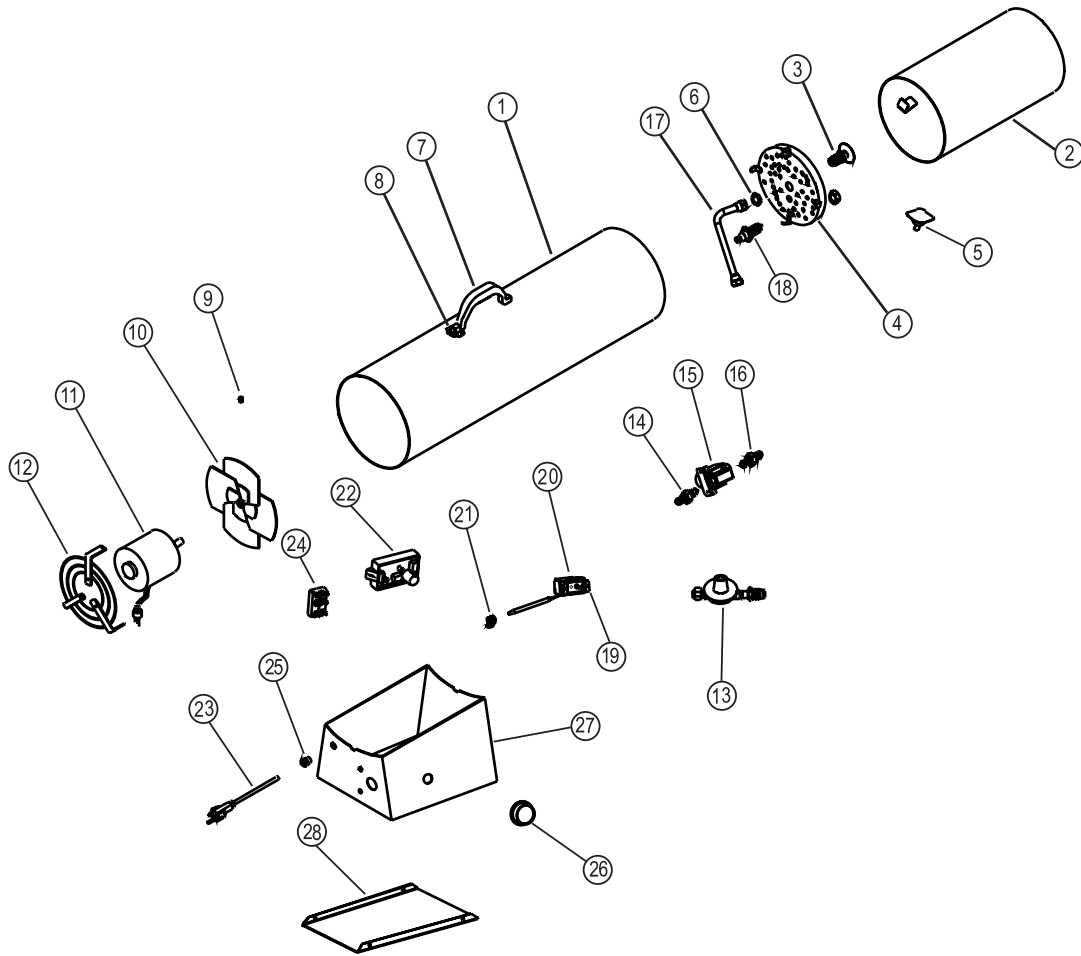

**FORCED AIR
NATURAL GAS**

SCHEMATIC

Model **HS170 (NG)**

MODEL# HS170NG PARTS LIST

Item	Part No.	Description	Qty.	Item	Part No.	Description	Qty.
1	21735	Outer Shell - Model MH, HS	1	22	27808	Flame Control, Potted	1
2	22249	Middle Cylinder	1	23	21036	Power Cord Assembly	1
3	22261	Orifice Assembly	1	24	28771	Terminal Board	1
4	21146	Flame Holder Assembly	1	25	26223	Bushing Strain Relief	1
5	26168	High Limit Switch	1	26	28772	Knob, Thermostat	1
6	23038	Orifice Nut	1	27	22255	Control Box	1
7	27095	Handle	1	28	22273	Base, Control Box	1
8	27094	Handle Mounting Clips	2				
9	26010	Set Screw, Nyloc	1				
10	26074	Fan	1				
11	22251	Motor Assembly	1				
12	22252	Grille, Inlet/Motor Mounting	1				
13	22262	Regulator, 4" WC	1				
14	22263	Male Fitting Conn. 3/8MPT x 3/8SAE FLR	1				
15	22264	Solenoid Valve, Goyen	1				
16	22265	Fitting Close Nipple	1				
17	22266	Fuel Tube Assembly	1				
18	21084	Electrode, Spark	1				
19	24340	Thermostat Mounting Bracket	1				
20	22254	Thermostat Assembly	1				
21	26070	Loop Clamp, 5/16	1				