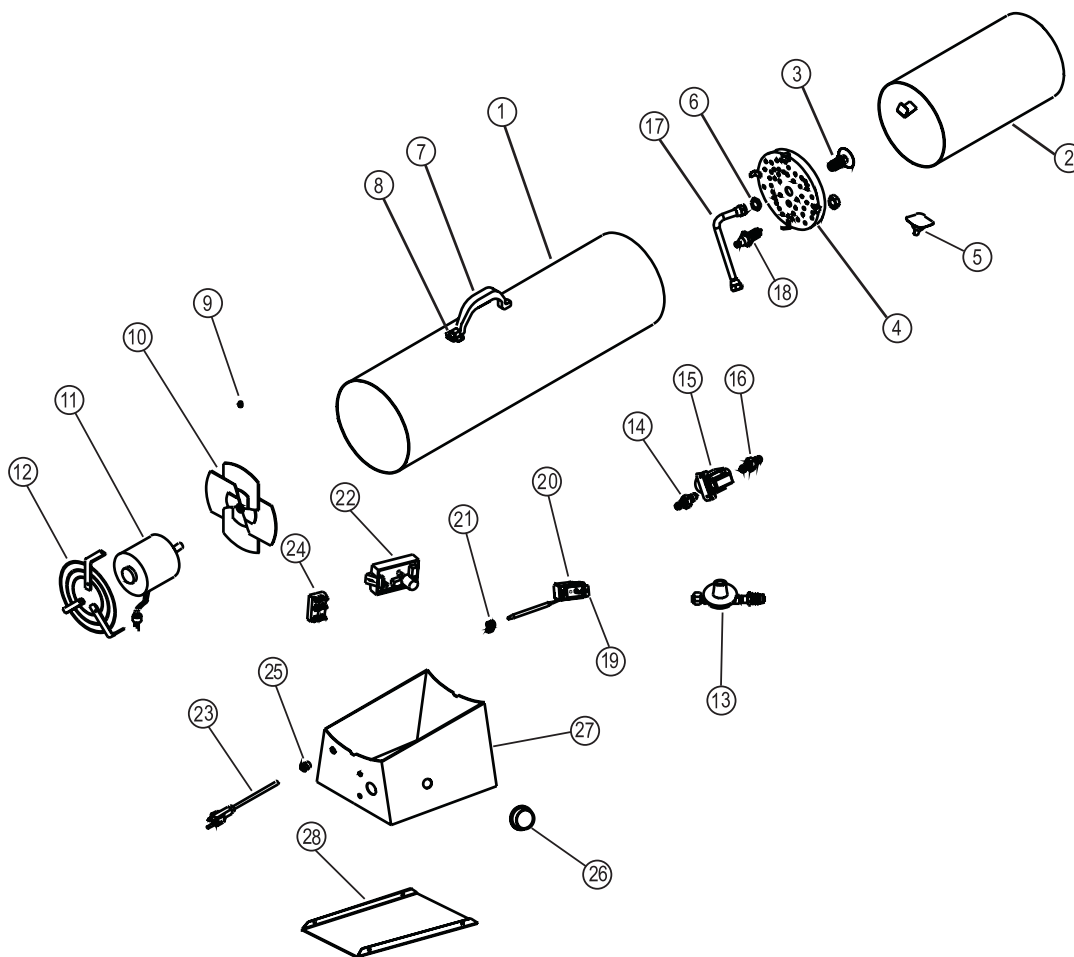

Modèle # HS170NG LISTE DES PIÈCES

Article	N° art.	Description	Qté	Article	N° art.	Description	Qté
1	21735	Coque extérieure - Modèle MH	1	20	22254	Thermostat	1
2	22249	Cylindre central	1	21	26070	Support de collier, 5/16	1
3	22261	Ensemble de l'orifice	1	22	27808	Commande de la flamme, encapsulée	1
4	21146	Ensemble porte-flamme	1	23	21036	Cordon d'alimentation	1
5	26168	Interrupteur de limite haute de la course	1	24	28771	Panneau de raccordement	1
6	23038	Écrou de l'orifice	1	25	26223	Réducteur de tension de la bague	1
7	27095	Poignée	1	26	28773	Bouton, réglage du taux de combustion	1
8	27094	Clips de montage de la poignée	2	27	22255	Boîtier de commande	1
9	26010	Vis de réglage, Nyloc	1	28	22273	Base, boîtier de commande	1
10	26074	Ventilateur	1				
11	22251	Moteur	1				
12	22252	Grille, montage d'admission/du moteur	1				
13	22262	Régulateur, 4" de colonne d'eau	1				
14	22263	Connexion à raccord mâle 3/8MPT x 3/8 SAE FLR	1				
15	22264	Électrovanne, Goyen	1				
16	22265	Raccord étroit	1				
17	22266	Ensemble de tube à carburant	1				
18	21084	Electrode, Spark	1				
19	24340	Support de montage du thermostat	1