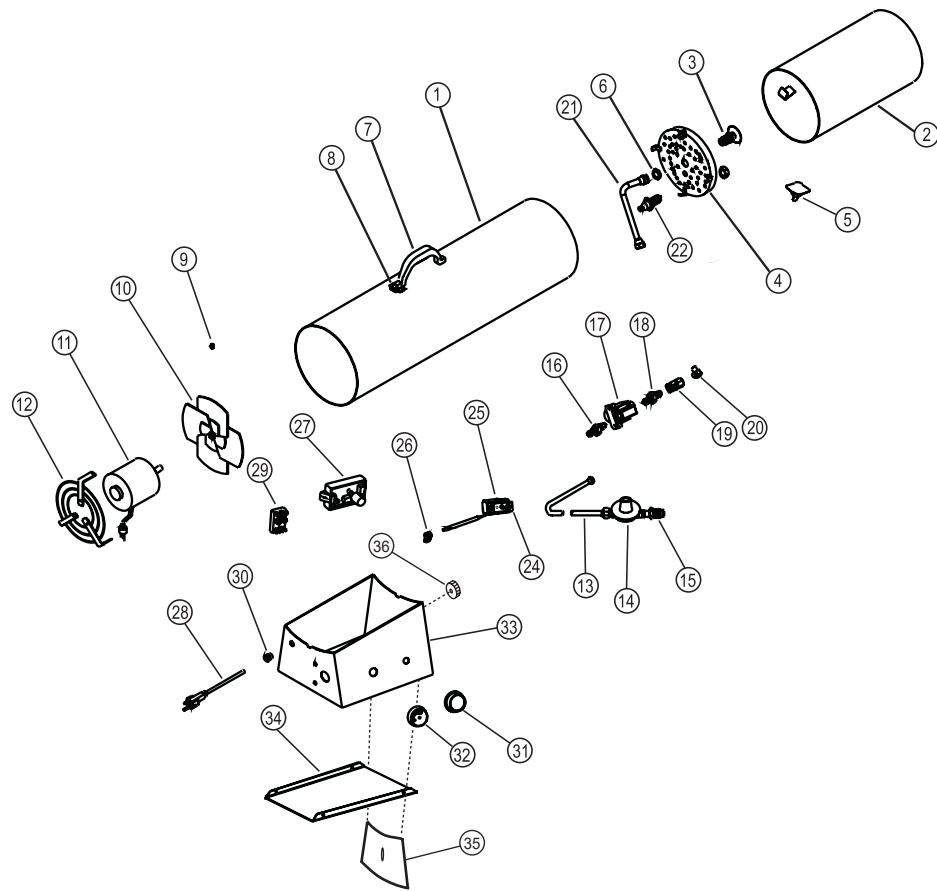

Modèle # 170FAVT (avec un thermostat) LISTE DES PIÈCES

Article	# art.	Description	Qté	Article	# art.	Description	Qté
1	21732	Coque extérieure - Modèle MH	1	25	22254	Thermostat	1
2	22249	Cylindre central	1	26	26070	Support de collier, 5/16	1
3	22250	Ensemble de l'orifice	1	27	27808	Commande de la flamme, encapsulée	1
4	21146	Ensemble porte-flamme	1	28	21036	Cordon d'alimentation	1
5	26168	Interrupteur de limite haute de la course	1	29	28771	Panneau de raccordement	1
6	23038	Écrou de l'orifice	1	30	26223	Réducteur de tension de la bague	1
7	27095	Poignée	1	31	28772	Bouton, thermostat	1
8	27094	Clips de montage de la poignée	2	32	28773	Bouton, réglage du taux de combustion	1
9	26010	Vis de réglage, Nyloc	1	33	22255	Boîtier de commande	1
10	26074	Ventilateur	1	34	22273	Base, boîtier de commande	1
11	22251	Moteur	1	35	22274	Plaque de soulèvement	1
12	22252	Grille, montage d'admission/du moteur	1	36	22275	Bouton de soulèvement	1
13	26152	Ensemble de tuyauterie	1	*	26225	Bague pression, 5/8	2
14	26257	Régulateur, 28" de colonne d'eau	1				
15	26433	Vanne limiteur de débit au point de charge	1				
16	26122	Connexion à raccord mâle 3/8MPT x 3/8 SAE FLR	1				
17	26101	Électrovanne, Goyen	1				
18	28775	Raccord étroit	1				
19	28777	Soupape de réglage du taux de combustion	1				
20	28776	Raccord, coude 3/8 filetage gaz x 1/2 SAE FLR	1				
21	22253	Canalisation du combustible	1				
22	21084	Électrode, Spark	1				
24	24340	Support de montage du thermostat	1				

* Élément non illustré sur le plan détaillé