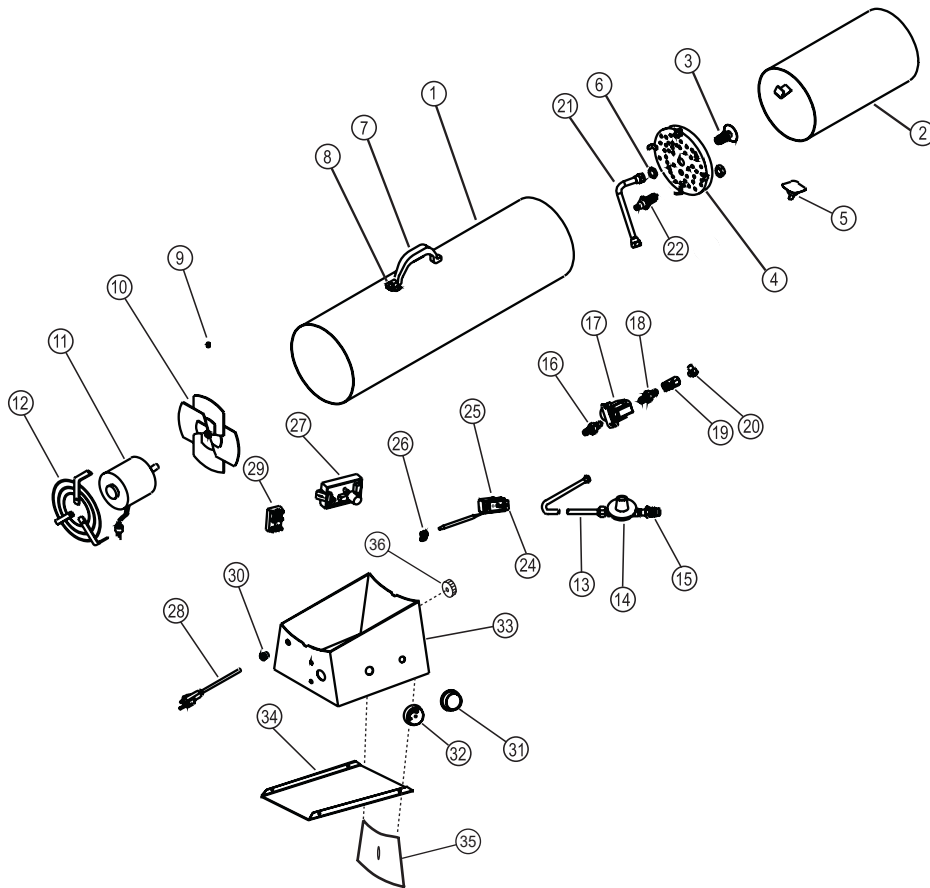

FORCED AIR PROPANE HEATER

SCHEMATIC

Model **170FAVT**

Model #170FAVT (WITH THERMOSTAT) PARTS LIST

Item	Part No.	Description	Qty.	Item	Part No.	Description	Qty.
1	21732	Outer Shell - Model MH, HS	1	24	24340	Thermostat Mounting Bracket	1
1	21737	Outer Shell - Model PA	1	25	22254	Thermostat Assembly	1
2	22249	Middle Cylinder	1	26	26070	Loop Clamp, 5/16	1
3	22250	Orifice Assembly	1	27	27808	Flame Control, Potted	1
4	21146	Flame Holder Assembly	1	28	21036	Power Cord Assembly	1
5	26168	High Limit Switch	1	29	28771	Terminal Board	1
6	23038	Orifice Nut	1	30	26223	Bushing Strain Relief	1
7	27095	Handle	1	31	28772	Knob, Thermostat	1
8	27094	Handle Mounting Clips	2	32	28773	Knob, Burn Rate Adjustment	1
9	26010	Set Screw, Nyloc	1	33	22255	Control Box	1
10	26074	Fan	1	34	22273	Base, Control Box	1
11	22251	Motor Assembly	1	35	22274	Elevation Plate	1
12	22252	Grille, Inlet/Motor Mounting	1	36	22275	Elevation knob	1
13	26152	Hose Assembly	1	*	26225	Snap Bushing, 5/8	2
*	26152-20	Hose Assembly, 20' (HS only)	1				
14	26257	Regulator, 28" WC	1				
15	26433	POL Excess Flow Valve	1				
16	26122	Male Fitting Conn. 3/8MPT x 3/8SAE FLR	1				
17	26101	Solenoid Valve, Goyen	1				
18	28775	Fitting Close Nipple	1				
19	28777	Burn Rate Adjustment Valve	1				
20	28776	Fitting, Elbow 3/8MPT x 1/2 SAE FLR	1				
21	22253	Fuel Tube Assembly	1				
22	21084	Electrode, Spark	1				