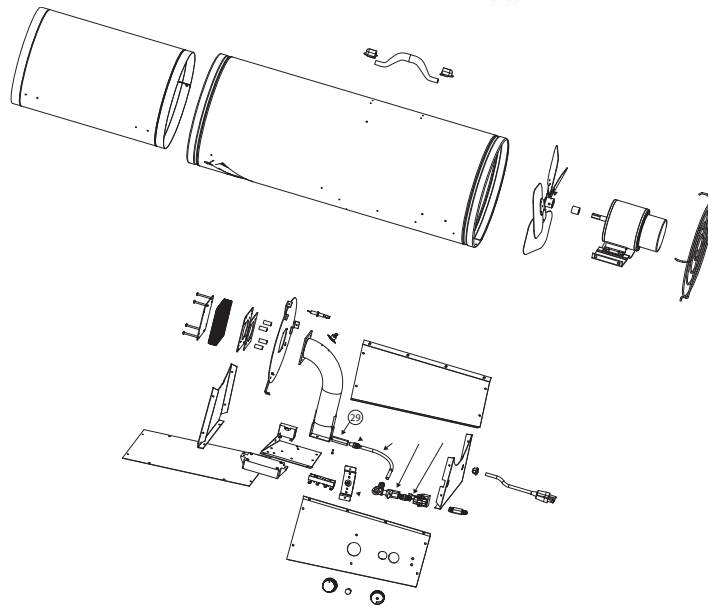

FORCED AIR PROPANE HEATER

SCHEMATIC

Model **HS-400FAVT**

Model #400FAVT PARTS LIST

#	P/N	DESCRIPTION	QTY
1	20102	Inner Barrel	1
2	27496	Outer Barrel	1
3	27094	Handle Clip	2
4	27095	Handle	1
5	20112	Fan Blade	1
6	20174	Fan blade set screw	2
7	20110	Fan Spacer	1
8	20114	Fan Motor	1
9	20116	Inlet Grille	1
10	20118	Bolt ss machine screw	4
11	20120	Burner laminations	1
12	20138	Burner gasket	1
13	20148	Burner retention plate	1
14	20148	Burner spacers	4
15	20106	Flame holder	1
16	20136	Ignitor with sensor	1
17	20152	Venturi tube	1
18	26168	High Limit Switch	1
19	27498	Base, Right side	1
20	27500	Base, front side	1

#	P/N	DESCRIPTION	QTY
21	27499	Base, Bottom	1
22	27808	Ignition control board *(MODELS PREVIOUS TO 2015 NEED TO PURCHASE (WIRE HARNESS PART #20147))*	1
23	20168	Mounting bracket	1
24	20150	Terminal block	1
25	27497	Base, left side	1
26	20154	Thermostat knob	1
27	20164	Pressure tap plug	1
28	20156	Variable valve knob	1
29	20104	Orifice	1
30	20128	Fitting 1/8"MPT x SAE flare	1
31	20134	Fuel supply tube	1
32	20130	Variable control valve	1
33	20126	Solenoid control	1
34	N/A	Strain Relief	1
35	N/A	Power cord	1
36	27653	Base, rear	1
37	20124	Inlet fitting	1
38	20142	Thermostat	1
39	20901	Capacitor	1
*	71485	Hose and Regulator Assembly	1