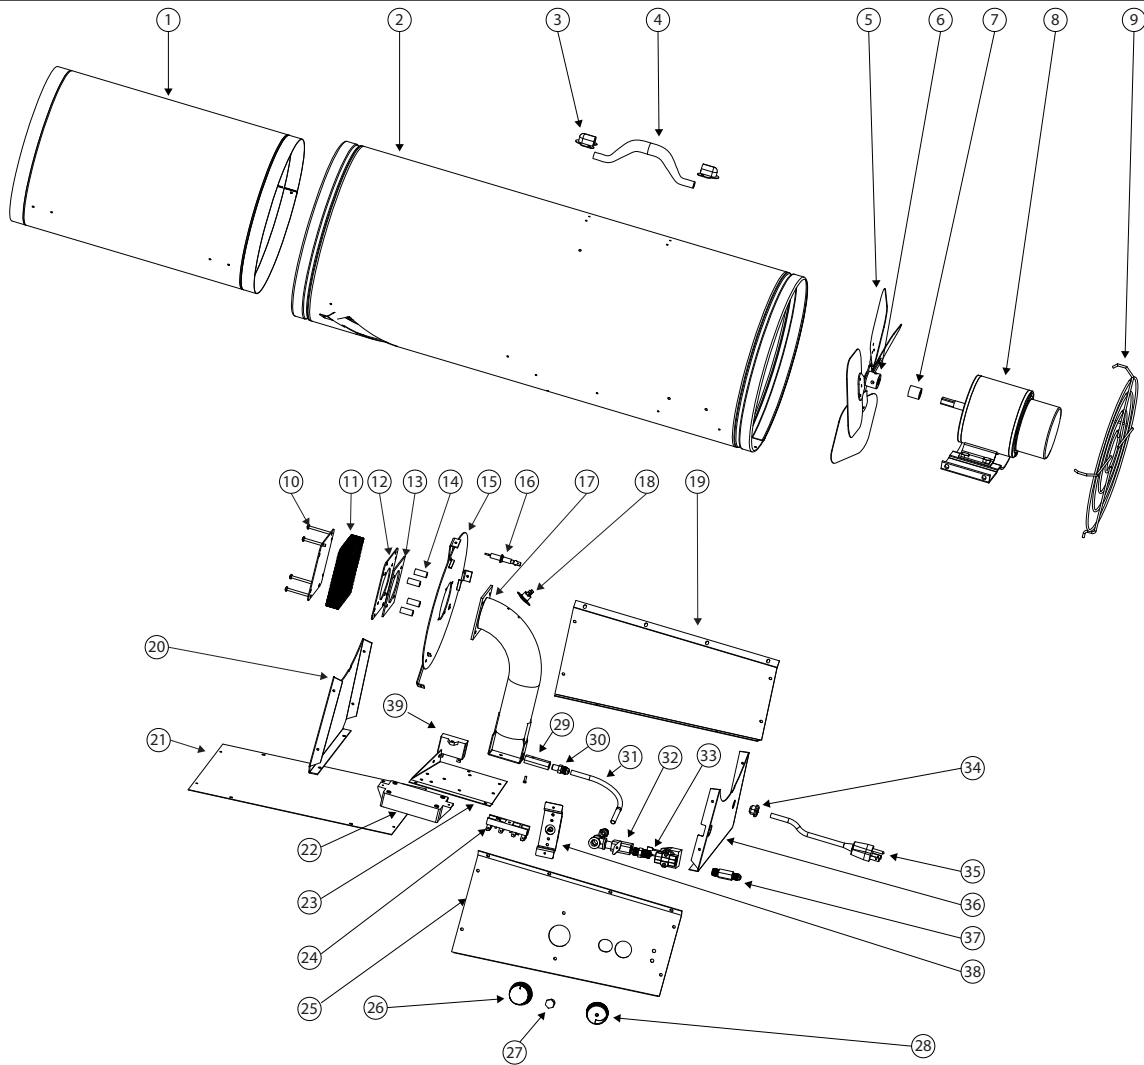

FORCED AIR PROPANE HEATER

SCHEMATIC

Model **HS-400FAVT**

Model #400FAVT PARTS LIST

#	P/N	DESCRIPTION	QTY
1	20102	Inner Barrel	1
2	27496	Outer Barrel	1
3	27094	Handle Clip	2
4	27095	Handle	1
5	20112	Fan Blade	1
6	20174	Fan blade set screw	2
7	20110	Fan Spacer	1
8	20114	Fan Motor	1
9	20116	Inlet Grille	1
10	20118	Bolt ss machine screw	4
11	20120	Burner laminations	1
12	20138	Burner gasket	1
13	20148	Burner retention plate	1
14	20148	Burner spacers	4
15	20106	Flame holder	1
16	20136	Ignitor with sensor	1
17	20152	Venturi tube	1
18	26168	High Limit Switch	1
19	27498	Base, Right side	1
20	27500	Base, front side	1

#	P/N	DESCRIPTION	QTY
21	27499	Base, Bottom	1
22	27808	Ignition control board *(MODELS PREVIOUS TO 2015 NEED TO PURCHASE (WIRE HARNESS PART #20147))*	1
23	20168	Mounting bracket	1
24	20150	Terminal block	1
25	27497	Base, left side	1
26	20154	Thermostat knob	1
27	20164	Pressure tap plug	1
28	20156	Variable valve knob	1
29	20104	Orifice	1
30	20128	Fitting 1/8"MPT x SAE flare	1
31	20134	Fuel supply tube	1
32	20130	Variable control valve	1
33	20126	Solenoid control	1
34	N/A	Strain Relief	1
35	N/A	Power cord	1
36	27653	Base, rear	1
37	20124	Inlet fitting	1
38	20142	Thermostat	1
39	20901	Capacitor	1
*	71485	Hose and Regulator Assembly	1