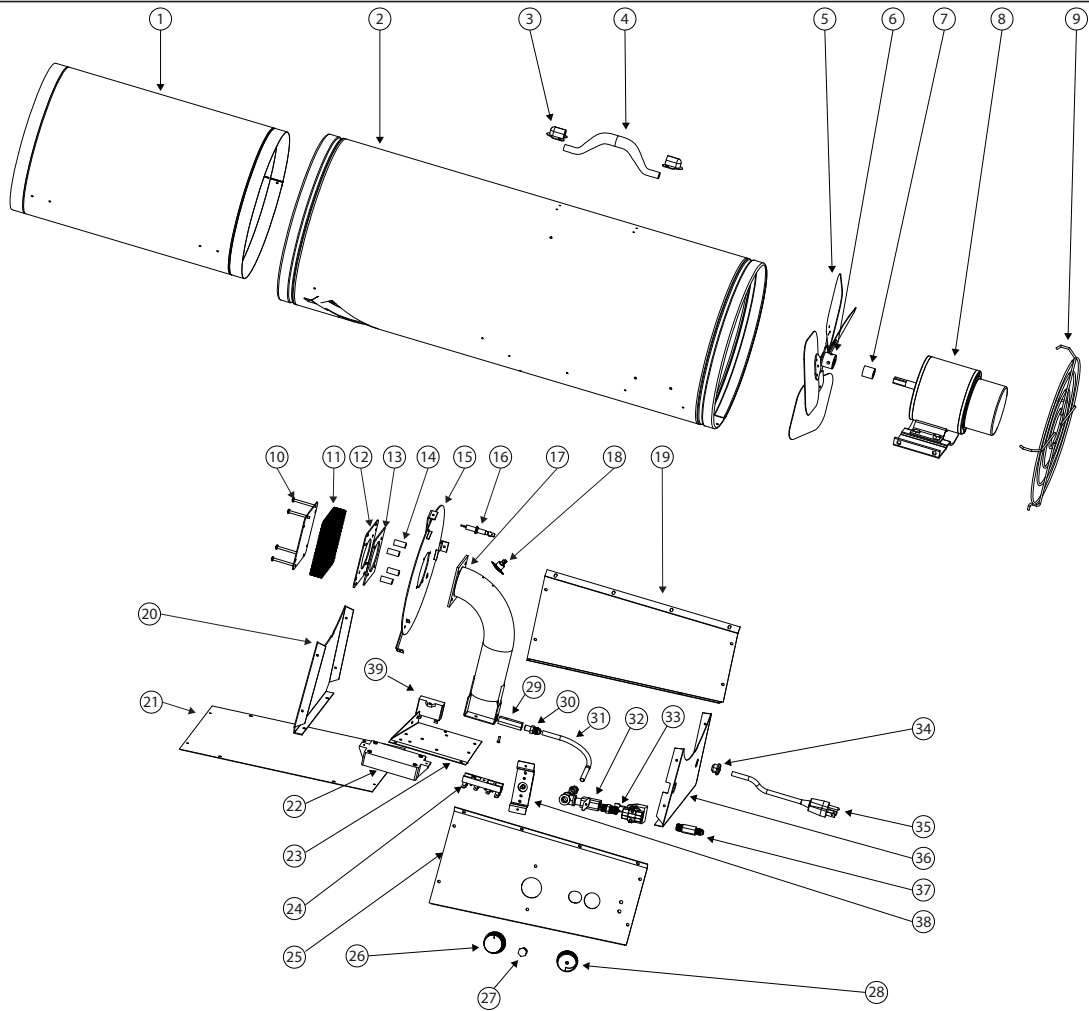

Modèle # 400FAVT LISTE DES PIÈCES

#	P/N	DESCRIPTION	QTY
1	20102	Bonbonne Centrale	1
2	27496	Boîtier extérieur	1
3	27094	Clips de montage de la poignée	2
4	27095	Poignée	1
5	20112	Ventilateur	1
6	20174	Vis de réglage, Nyloc	2
7	20110	Espaceur ventilateur, Nylon	1
8	20114	Moteur	1
9	20116	Grille, Entrée	1
10	20118	Vis mécanique, Brûleur SS	4
11	20120	Brûleur, Plaque extérieure	1
12	20138	Brûleur, Joint Fibrefrax	1
13	20148	Brûleur, Espaceur SS	1
14	20148	Burner spacers	4
15	20106	Stabilisateur de flamme	1
16	20136	Électrode, Détecteur de flamme	1
17	20152	Brûleur, Tube de mélange	1
18	26168	Interrupteur commande max.	1
19	27498	Base, côté droit	1
20	27500	Base, côté avant	1
21	27499	Panneau de base	1

#	P/N	DESCRIPTION	QTY
22	27808	Carte de commande d'allumage (MODÈLES PRÉCÉDENTS à 2015 BESOIN D'ACHAT (FAISCEAU PARTIE # 20147)	1
23	20168	Support de Montage	1
24	20150	Panneau de raccordement	1
25	27497	Base, côté gauche	1
26	20154	Bouton, thermosta	1
27	20164	Bouchon du Robinet de Pression	1
28	20156	Bouton de Soupape Variable	1
29	20104	Orifice	1
30	20128	Fitting 1/8"MPT x SAE flare	1
31	20134	Tube d'alimentation en Carburant	1
32	20130	Soupape de Commande Variable	1
33	20126	Contrôle Solenoid	1
34	N/A	Strain Relief	1
35	N/A	Cordon d'alimentation	1
36	27653	Base, Arrière	1
37	20124	Ferrure d'entrée	1
38	20142	Thermostat	1
39	20901	Condensateur	1
*	71485	Flexibles et Assemblée Régulateur	1