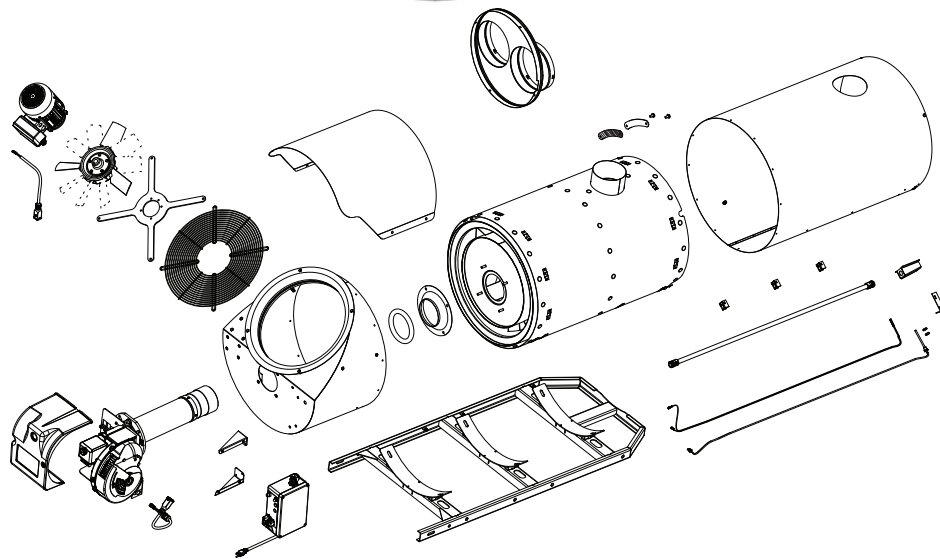

INDIRECT FIRED FORCED AIR HEATER

SCHEMATIC

Model **HSP500ID-A**

MODEL HSP500ID-A

UNIT 1

ILLUSTRATED PARTS BREAKDOWN

From Serial Number:

ESP00470

MODEL HSP500ID-A

UNIT 2

PARTS LIST

#	P/N	PART DESCRIPTION
1	51328	MOTOR
2	51329	MOTOR POWER CORD
3	51278	FAN
4	51108	FIBER ROPE GASKET
5	51336	COVER
6	51337	INSPECTION FIBER GASKET
7	51338	INSPECTION FLANGE
8	51340	DUCT ADAPTER
9	51343	THERMOSTAT BRACKET
10	51096	THERMOSTAT
11	51350	NTC SENSOR WIRE
12	51459	BURNER POWER CORD
13	51115	BURNER COVER
14	51117	BURNER RESET CAP

MODEL HSP500ID-A

UNIT 5

ILLUSTRATED PARTS BREAKDOWN

MODEL HSP500ID-A

UNIT 6

PARTS LIST

#	P/N	PART DESCRIPTION
1	51391	COTTER PIN
2	51392	WHEEL WASHER
3	51128	PNEUMATIC WHEEL
4	51091	WHEEL BUSHING
5	51336	COVER
6	51088	LIFTING ARC FOOT
7	51089	LIFTING ARC
8	51135	ADAPTER BREATHE VALVE
9	51009	STRAIGHT CONNECTION
10	51276	TANK
11	51090	WHEEL AXEL
12	51045	DRAIN PLUG
13	51124	TANK FILTER
14	51123	FUEL CAP
15	51005	FUEL LINE - PUMP-FILTER
16	51137	NIPPLE,CONNECTOR
17	51136	FUEL FILTER
18	51258	RETURN FUEL LINE
19	51417	INTAKE FUEL LINE
20	51131	FUEL GAUGE
21	51130	COPPER INTAKE TUBE
22	51009	STRAIGHT CONNECTION

MODEL HSP500ID-A

UNIT 7

ILLUSTRATED PARTS BREAKDOWN

A

MODEL HSP500ID-A

UNIT 8

PARTS LIST

#	P/N	PART DESCRIPTION
1a	51251	MOTOR
2a	51252	PUMP
3a	51255	CAPACITOR
4a	51247	FAN
5a	51248	FILTER O-RING
6a	51249	NEEDLE VALVE
7a	51435	COLLAR
8a	51125	ELECTRODE ASSEMBLY
9a	51246	COIL
10a	51439	BRACKET WITH KNOB
11a	51253	CONTROL BOX
12a	51441	TERMINAL BOARD
13a	51126	END RING AND DIFFUSER DISC
14a	51127	CROSS
15a	51448	INSULATOR
16a	51452	SPACER
17a	51453	TUBE
18a	51456	FLANGE
19a	51250	GASKET
20a	51256	NOZZLE HOLDER