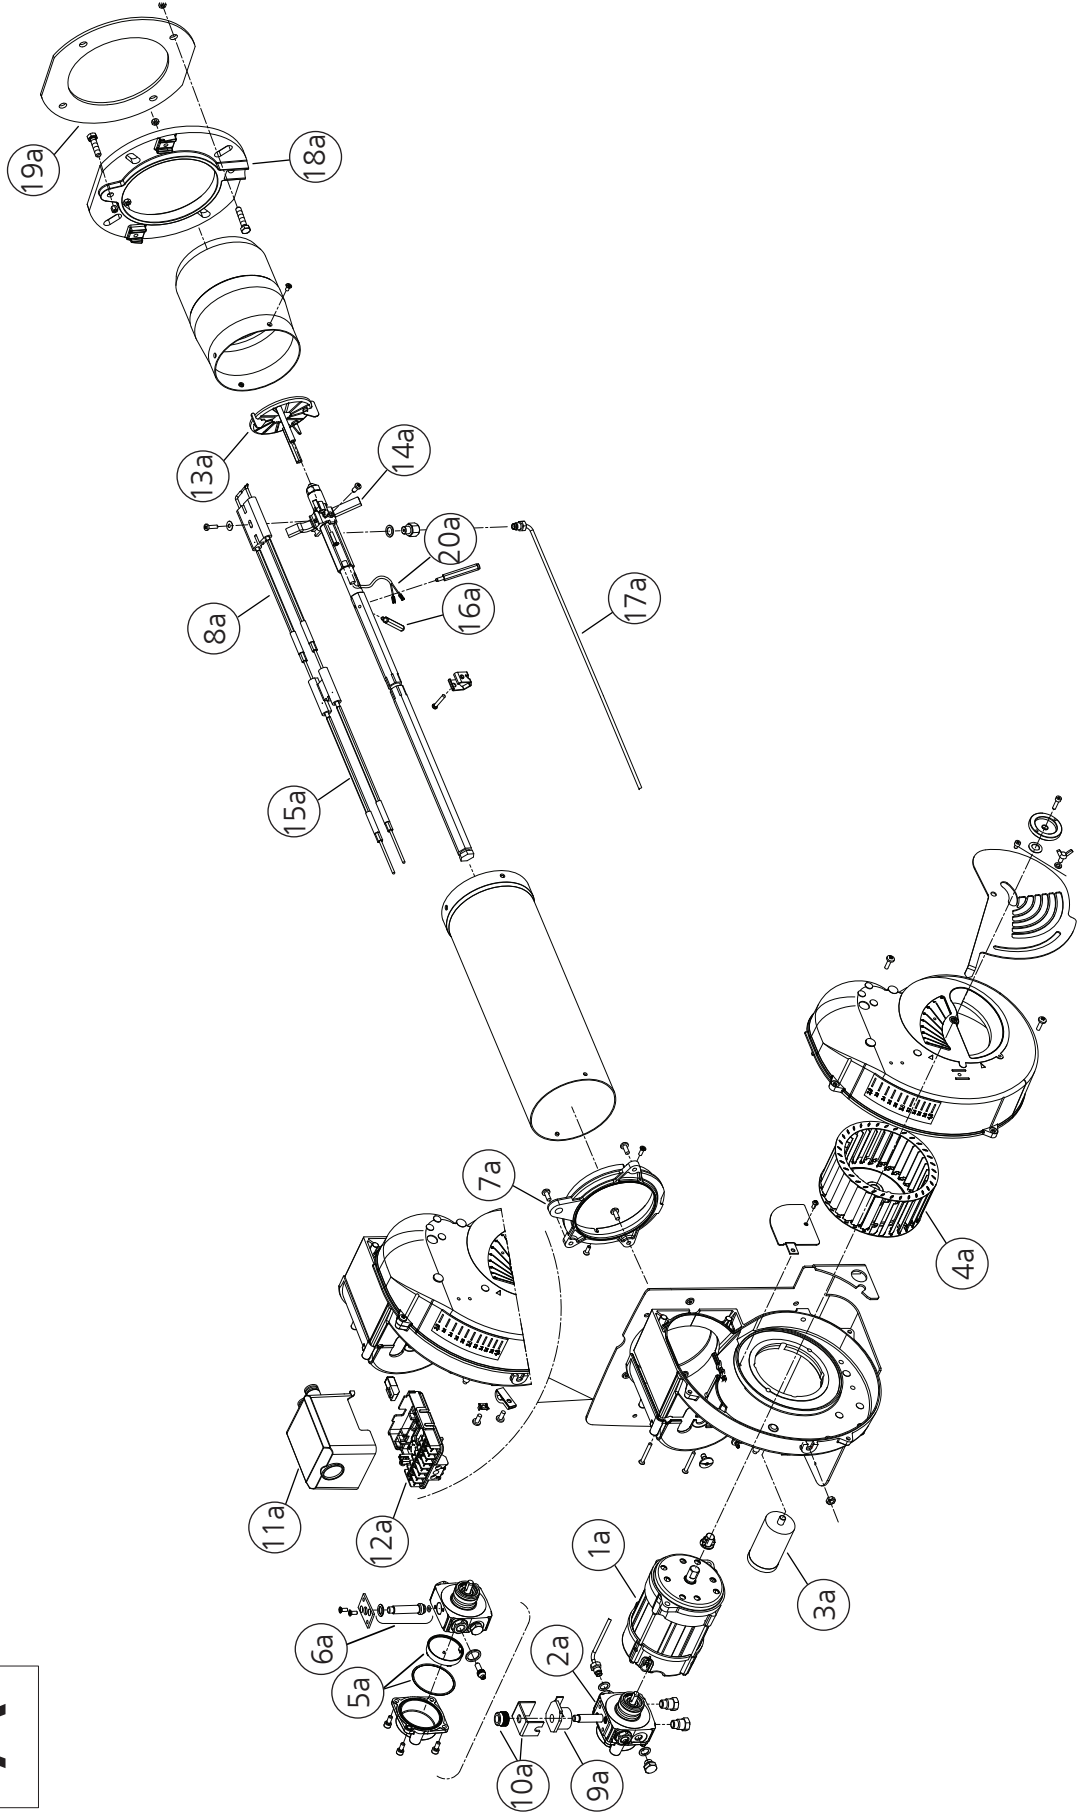

MODEL HSP500ID-A

UNIT 2

PARTS LIST

#	P/N	PART DESCRIPTION
1	51328	MOTOR
2	51329	MOTOR POWER CORD
3	51278	FAN
4	51108	FIBER ROPE GASKET
5	51336	COVER
6	51337	INSPECTION FIBER GASKET
7	51338	INSPECTION FLANGE
8	51340	DUCT ADAPTER
9	51343	THERMOSTAT BRACKET
10	51096	THERMOSTAT
11	51350	NTC SENSOR WIRE
12	51459	BURNER POWER CORD
13	51115	BURNER COVER
14	51117	BURNER RESET CAP

MODEL HSP500ID-A

UNIT 5

ILLUSTRATED PARTS BREAKDOWN

MODEL HSP500ID-A

UNIT 6

PARTS LIST

#	P/N	PART DESCRIPTION
1	51391	COTTER PIN
2	51392	WHEEL WASHER
3	51128	PNEUMATIC WHEEL
4	51091	WHEEL BUSHING
5	51336	COVER
6	51088	LIFTING ARC FOOT
7	51089	LIFTING ARC
8	51135	ADAPTER BREATHE VALVE
9	51009	STRAIGHT CONNECTION
10	51276	TANK
11	51090	WHEEL AXEL
12	51045	DRAIN PLUG
13	51124	TANK FILTER
14	51123	FUEL CAP
15	51005	FUEL LINE - PUMP-FILTER
16	51137	NIPPLE,CONNECTOR
17	51136	FUEL FILTER
18	51258	RETURN FUEL LINE
19	51417	INTAKE FUEL LINE
20	51131	FUEL GAUGE
21	51130	COPPER INTAKE TUBE
22	51009	STRAIGHT CONNECTION

MODEL HSP500ID-A

UNIT 7

ILLUSTRATED PARTS BREAKDOWN

A

MODEL HSP500ID-A

UNIT 8

PARTS LIST

#	P/N	PART DESCRIPTION
1a	51251	MOTOR
2a	51252	PUMP
3a	51255	CAPACITOR
4a	51247	FAN
5a	51248	FILTER O-RING
6a	51249	NEEDLE VALVE
7a	51435	COLLAR
8a	51125	ELECTRODE ASSEMBLY
9a	51246	COIL
10a	51439	BRACKET WITH KNOB
11a	51253	CONTROL BOX
12a	51441	TERMINAL BOARD
13a	51126	END RING AND DIFFUSER DISC
14a	51127	CROSS
15a	51448	INSULATOR
16a	51452	SPACER
17a	51453	TUBE
18a	51456	FLANGE
19a	51250	GASKET
20a	51256	NOZZLE HOLDER