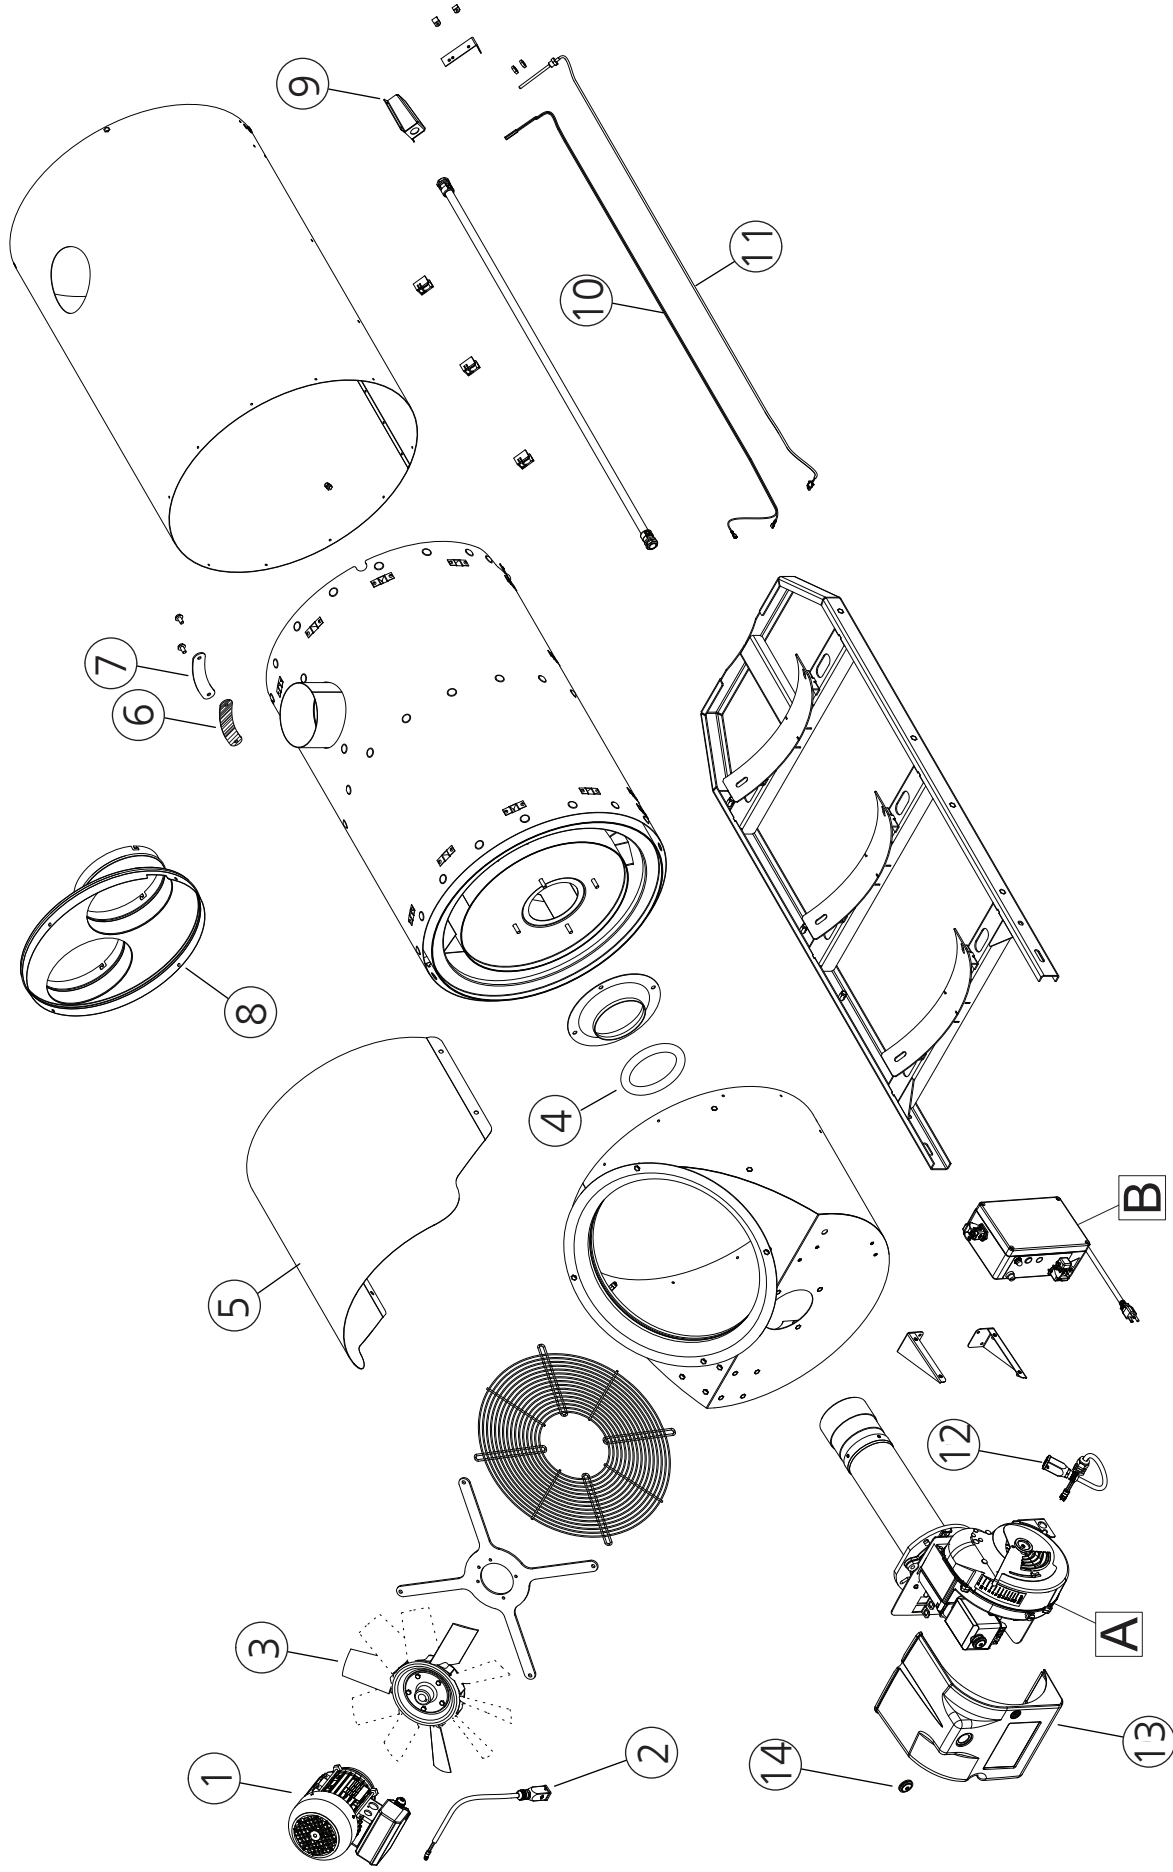

INDIRECT FIRED FORCED AIR HEATER

SCHEMATIC

Model **HSP500ID-A**

MODEL HSP500ID-A

UNIT 1

ILLUSTRATED PARTS BREAKDOWN

From Serial Number:

ESP00470

MODEL HSP500ID-A

UNIT 2

PARTS LIST

#	P/N	PART DESCRIPTION
1	51328	MOTOR
2	51329	MOTOR POWER CORD
3	51278	FAN
4	51108	FIBER ROPE GASKET
5	51336	COVER
6	51337	INSPECTION FIBER GASKET
7	51338	INSPECTION FLANGE
8	51340	DUCT ADAPTER
9	51343	THERMOSTAT BRACKET
10	51096	THERMOSTAT
11	51350	NTC SENSOR WIRE
12	51459	BURNER POWER CORD
13	51115	BURNER COVER
14	51117	BURNER RESET CAP

MODEL HSP500ID-A

UNIT 3

ILLUSTRATED PARTS BREAKDOWN

MODEL HSP500ID-A

UNIT 4

PARTS LIST

#	P/N	PART DESCRIPTION
1	51425	PCBOARD,HSP500ID-A
2	51083	RELAY
3	51368	LED PC-BOARD
4	51369	LED PC-BOARD WIRES
5	51370	THERMOSTAT WIRES
6	51114	SAFETY THERMOSTAT
7	51138	TERMINAL BLOCK
8	51374	AUTOMATIC SWITCH
9	51376	BURNER WIRES
10	51377	90° SOCKET
11	51119	THERMOSTAT RESET CAP
12	51379	LIGHT CAP
13	51190	THERMOSTAT SOCKET
14	51193	THERMOSTAT CAP
15	51191	PLUG,ROOM,TSTAT
16	51385	POWER CORD
17	51389	WIRES FOR MOTOR
18	51390	SOCKET

MODEL HSP500ID-A

UNIT 5

ILLUSTRATED PARTS BREAKDOWN

MODEL HSP500ID-A

UNIT 6

PARTS LIST

#	P/N	PART DESCRIPTION
1	51391	COTTER PIN
2	51392	WHEEL WASHER
3	51128	PNEUMATIC WHEEL
4	51091	WHEEL BUSHING
5	51336	COVER
6	51088	LIFTING ARC FOOT
7	51089	LIFTING ARC
8	51135	ADAPTER BREATHE VALVE
9	51009	STRAIGHT CONNECTION
10	51276	TANK
11	51090	WHEEL AXEL
12	51045	DRAIN PLUG
13	51124	TANK FILTER
14	51123	FUEL CAP
15	51005	FUEL LINE - PUMP-FILTER
16	51137	NIPPLE,CONNECTOR
17	51136	FUEL FILTER
18	51258	RETURN FUEL LINE
19	51417	INTAKE FUEL LINE
20	51131	FUEL GAUGE
21	51130	COPPER INTAKE TUBE
22	51009	STRAIGHT CONNECTION