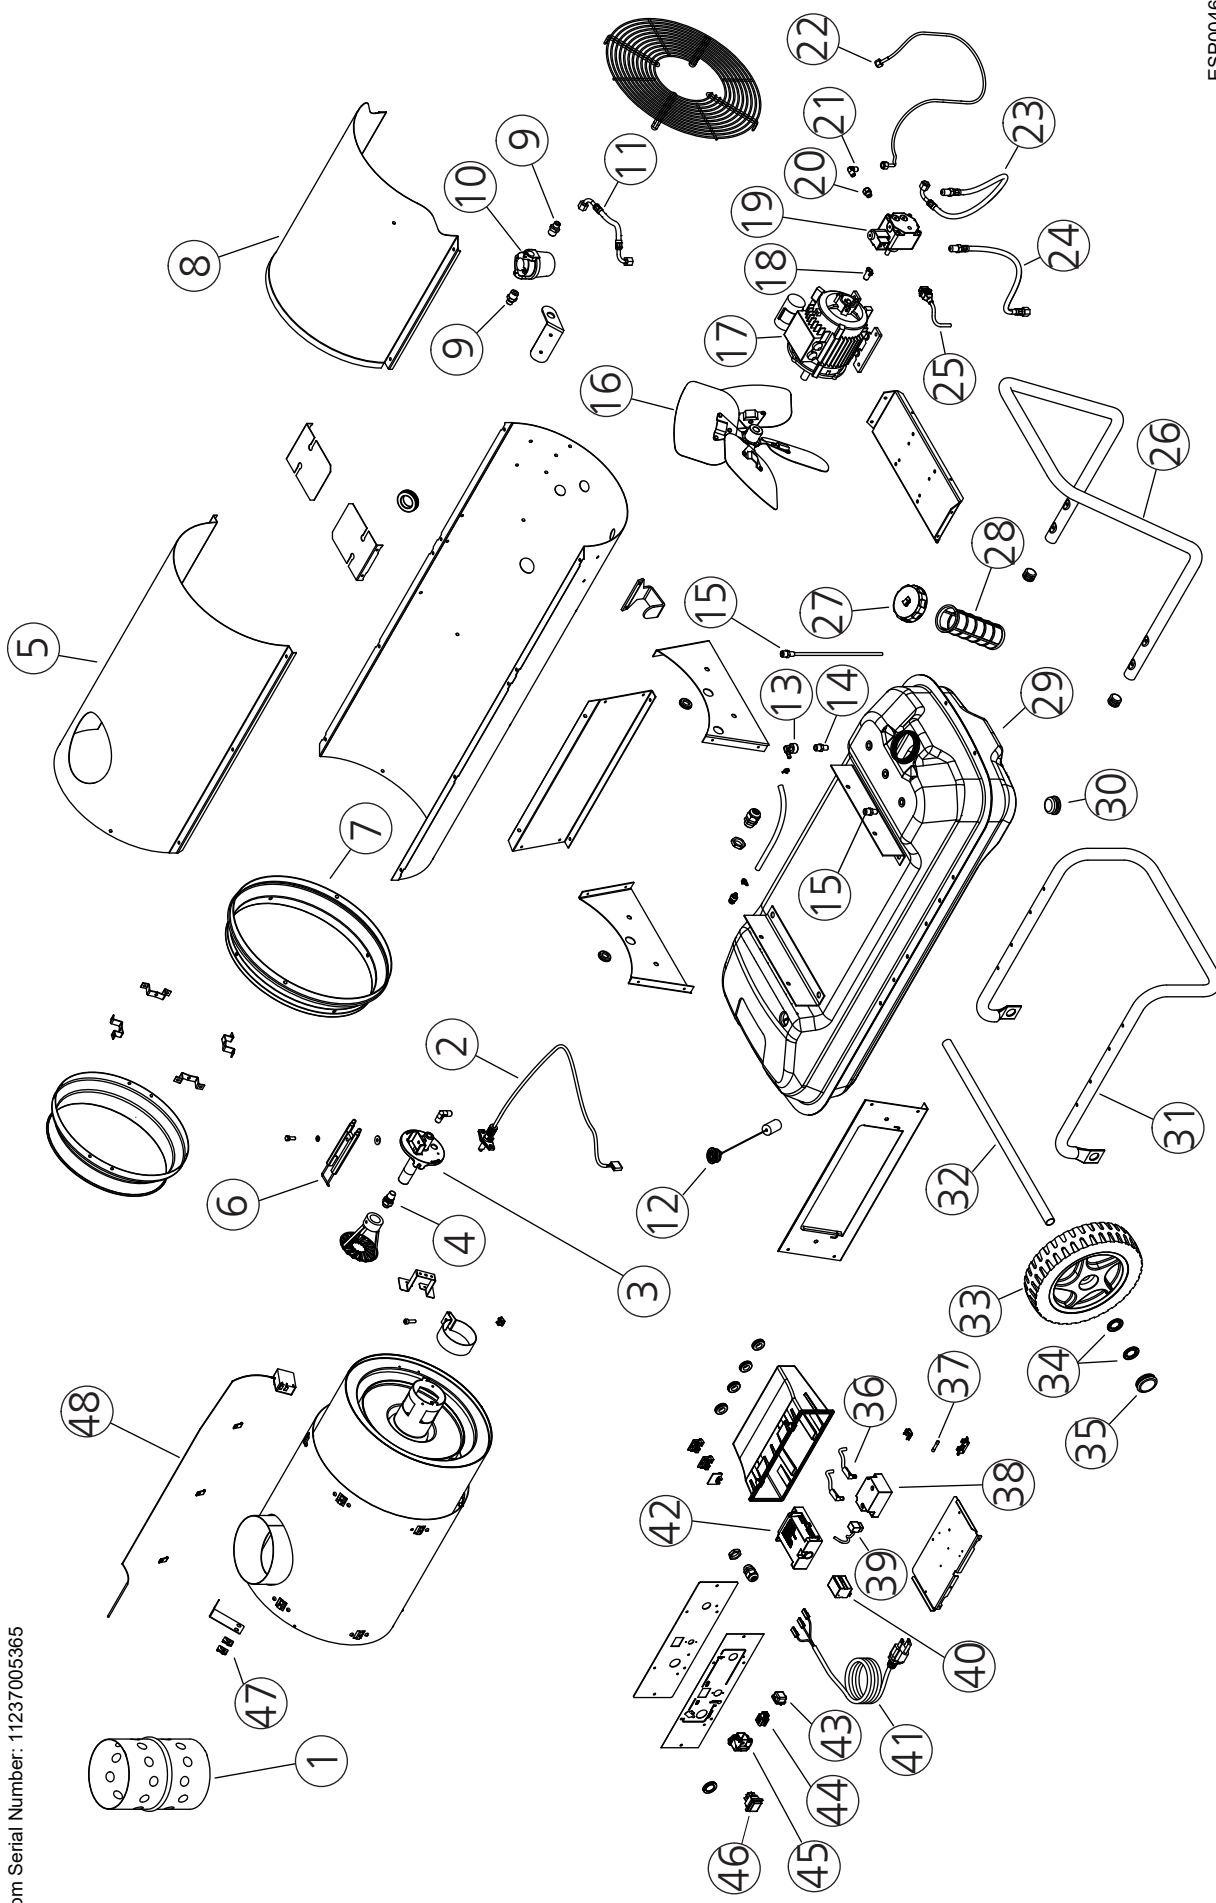

MODEL HSP100ID

UNIT 1

ILLUSTRATED PARTS BREAKDOWN

From Serial Number: 11237005825

MODEL HSP100ID

UNIT 3

PARTS LIST

#	P/N	PART DESCRIPTION
1	51018	CHIMNEY
2	51064	PHOTOCELL SENSOR
3	51530	BURNER HEAD
4	51000	NOZZLE
5	51057	BURNER HEAD DIFFUSER
6	51159	BIFILAR ELECTRODES
7	51322	UPPER SHELL
8	51323	UPPER SHELL - MOBILE
9	51315	FUEL FILTER
9a	51520	FILTER CARTRIDGE
10	51007	FUEL LINE-FILTER TANK
11	51229	FUEL GUAGE
12	51143	90° AIR CONNECTION
13	51009	STRAIGHT CONNECTION
14	51008	SUCTION LINE-IN-TANK
15	51053	FAN
16	51078	MOTOR
17	51075	PUMP
18	51060	FLEX. FUEL LINE-PUMP-NOZZLE
19	51005	FUEL LINE - PUMP-FILTER
20	51006	FUEL LINE - PUMP-TANK

#	P/N	PART DESCRIPTION
21	51320	HANDLE
22	51134	TANK CAP
23	51242	TANK FILTER
24	51524	TANK,HSP100ID,HSP200ID
25	51491	WHEELS SUPPORT
26	51038	WHEELS AXLE
27	51016	WHEEL
28	51156	BLOCK WASHER
29	51158	WHEEL CAP
30	51071	HIGH TENSION WIRES
31	51104	FUSE
32	51160	HIGH TENSION TRANSFORMER
33	51012	RELAY
34	51534	POWER CORD
35	51043	IGNITION MODULE (120V)
36	51193	THERMOSTAT CAP
37	51191	PLUG,ROOM,TSTAT
38	51190	THERMOSTAT SOCKET
39	51194	SWITCH
40	51076	THERMOSTAT BULB CLIP
41	51073	SAFETY THERMOSTAT

MODEL HSP200ID

UNIT 1

ILLUSTRATED PARTS BREAKDOWN

From Serial Number: 11237005365

MODEL HSP200ID

UNIT 3

PARTS LIST

#	P/N	PART DESCRIPTION
1	51018	CHIMNEY
2	51064	PHOTOCELL SENSOR
3	51530	BURNER HEAD
4	51001	NOZZLE
5	51321	UPPER SHELL
6	51159	BIFILAR ELECTRODES
7	51510	OUTLET CONE
8	51034	UPPER SHELL - MOBILE
9	51137	NIPPLE CONNECTOR
10	51315	FUEL FILTER
11	51007	FUEL LINE - FILTER TANK
12	51229	FUEL GAUGE
13	51143	90° AIR CONNECTION
14	51009	STRAIGHT CONNECTION
15	51008	SUCTION LINE-IN-TANK
16	51053	FAN
17	51316	MOTOR
18	51157	MOTOR PUMP COUPLING
19	51075	FUEL PUMP
20	51192	STRAIGHT FUEL CONNECTION
21	51063	90° FUEL CONNECTION
22	51060	FLEX. FUEL LINE-PUMP-NOZZLE
23	51005*	FUEL LINE - PUMP-FILTER
24	51006	FUEL LINE - PUMP-TANK