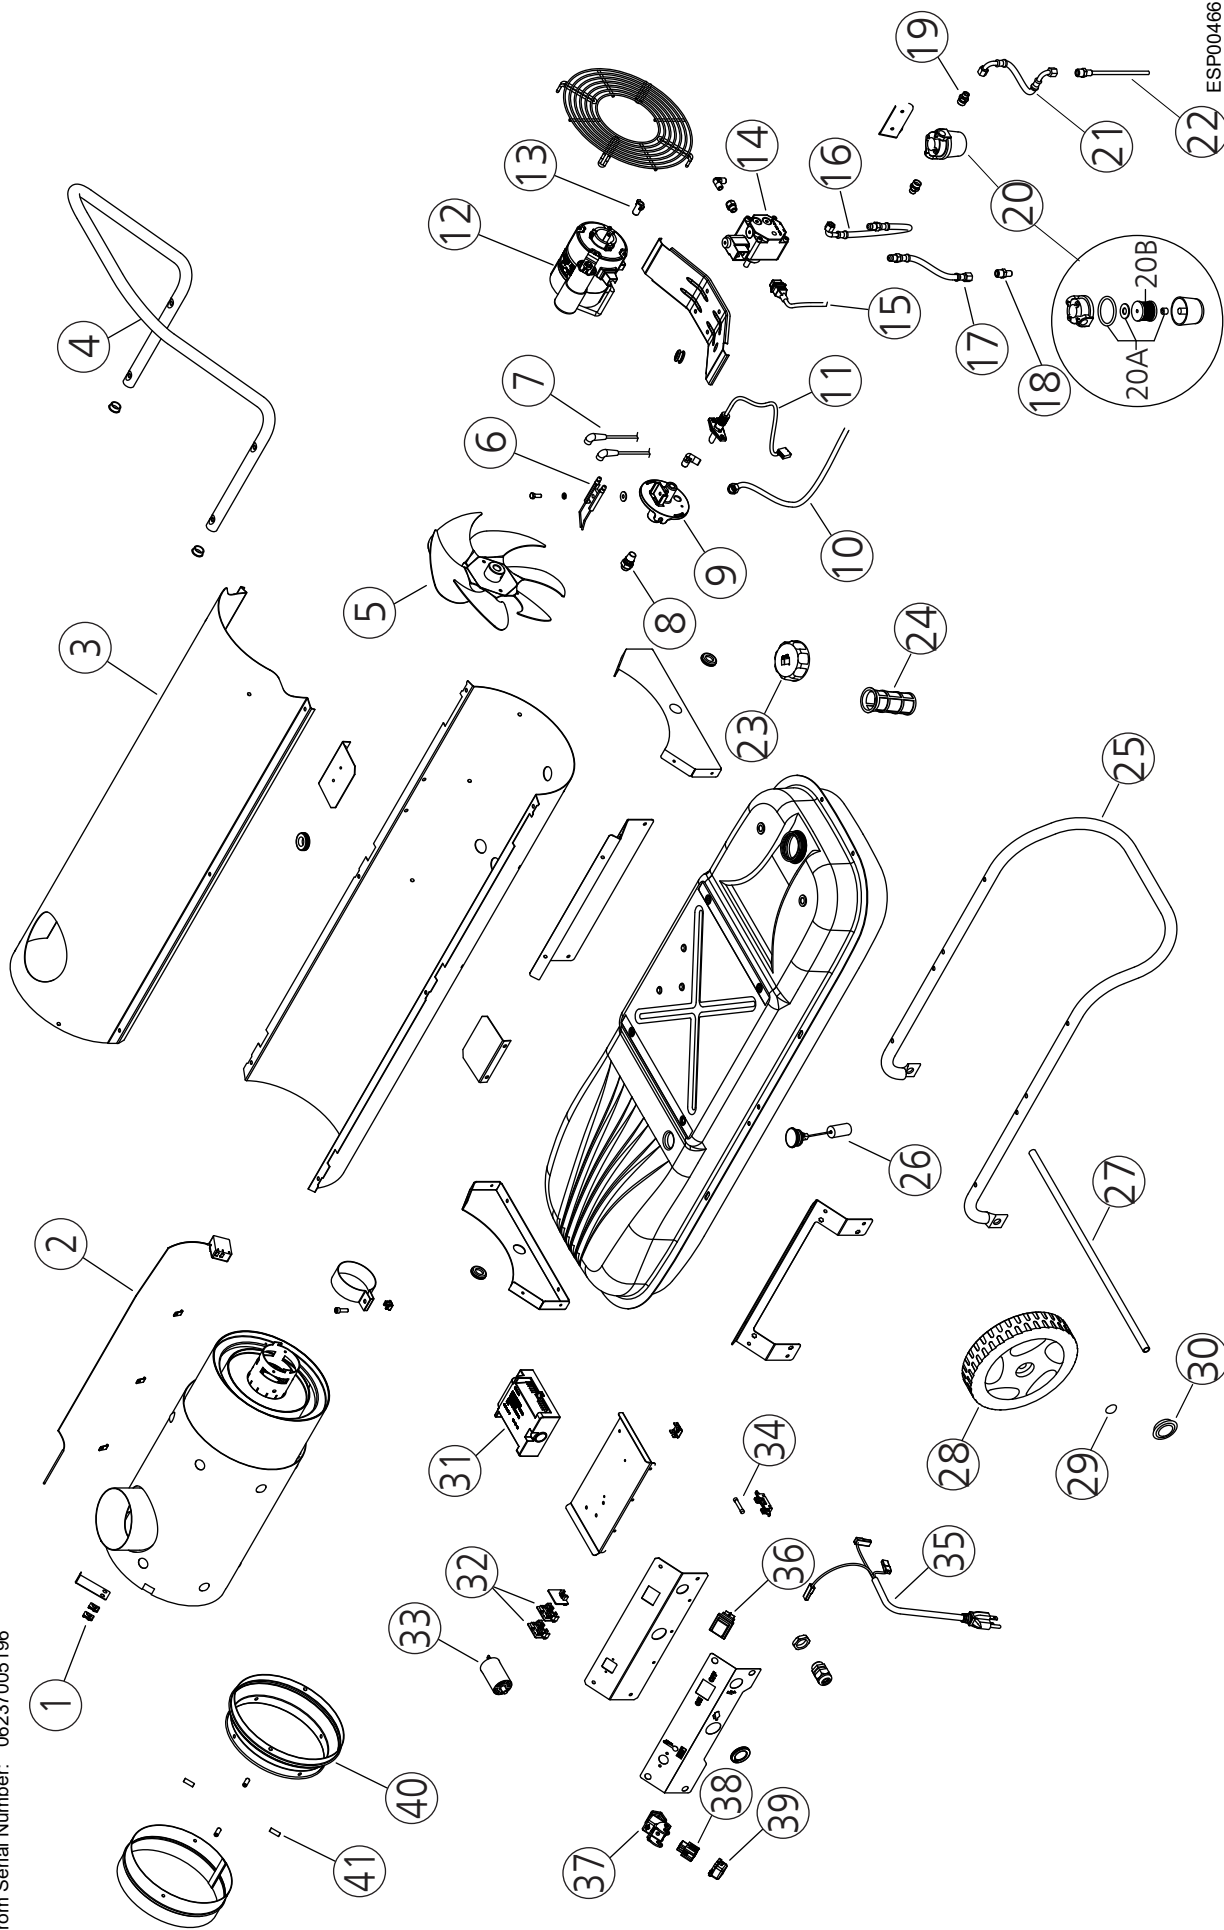

MODEL HSP70ID

UNIT 1

ILLUSTRATED PARTS BREAKDOWN

From Serial Number: 06237005196

ESP00466

MODEL HSP70ID

UNIT 2

PARTS LIST

#	P/N	PART DESCRIPTION
1	51076	THERMOSTAT BULB CLIP
2	51073	SAFETY THERMOSTAT
3	51327	UPPER SHELL
4	51326	HANDLE
5	51056	FAN
6	51059	BIFILAR ELECTRODE
7	51306	HIGH TENSION WIRES
8	51013	NOZZLE
9	51529	COMBUSTION HEAD
10	51061	FUEL LINE-PUMP-NOZZLE
11	51307	PHOTOCELL SENSOR
12	51079	MOTOR
13	51157	MOTOR COUPLING
14	51075	PUMP
15	51515	PUMP POWER CORD
16	51488	FUEL LINE - PUMP-FILTER
17	51489	FUEL LINE - PUMP-TANK
18	51009	STRAIGHT CONNECTION
19	51137	NIPPLE, CONNECTOR
20	51058	FUEL FILTER
20a	51269	FILTER KIT
20b	51270	FILTER CARTRIDGE

#	P/N	PART DESCRIPTION
21	51007	FUEL LINE - FILTER-TANK(return line)
22	51526	SUCTION LINE-IN-TANK
23	51309	TANK CAP
24	51243	TANK FILTER
25	51505	WHEELS SUPPORT
26	51507	FUEL GAUGE
27	51325	WHEELS AXLE
28	51310	WHEEL
29	51311	WHEEL BLOCK WASHER
30	51324	WHEEL CAP
31	51011	PC-BOARD
32	51312	TERMINAL BLOCK
33	51313	CAPACITOR
34	51104	FUSE
35	51534	POWER CORD NEMA
36	51194	SWITCH
37	51190	ROOM THERMOSTAT SOCKET
38	51191	ROOM THERMOSTAT PLUG
39	51193	ROOM THERMOSTAT CUP
40	51514	OUTLET CONE
41	51532	SPACER