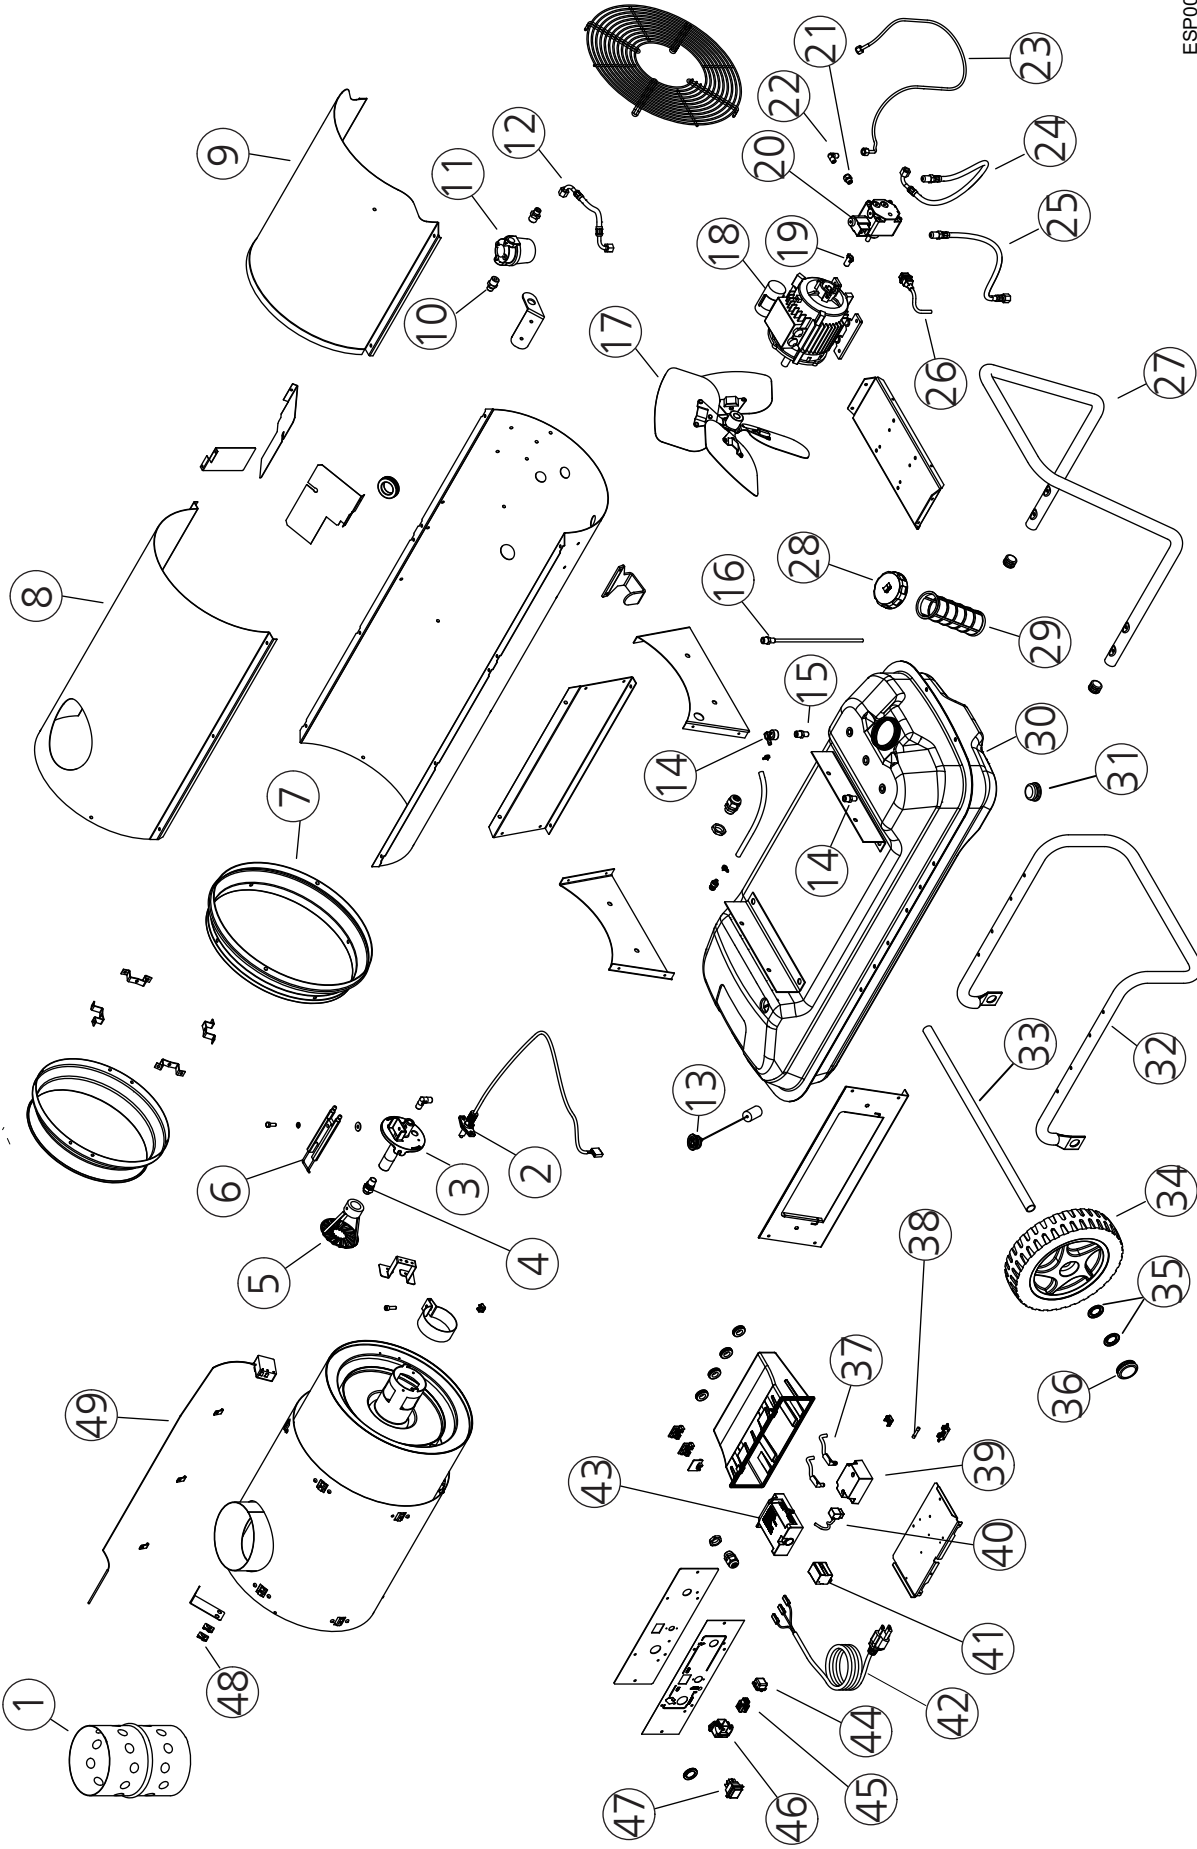

MODEL HSP300ID

UNIT 1

ILLUSTRATED PARTS BREAKDOWN

From Serial Number: 11237005965

MODEL HSP300ID

UNIT 3

PARTS LIST

#	P/N	PART DESCRIPTION
1	51018	CHIMNEY
2	51064	PHOTOCELL SENSOR
3	51055	BURNER HEAD
4	51535	NOZZLE
5	51057	BURNER HEAD DIFFUSER
6	51159	BIFILAR ELECTRODES
7	51512	OUTLET CONE
8	51319	UPPER SHELL
9	51318	UPPER SHELL - MOBILE
10	51137	NIPPLE CONNECTOR
11	51315	FUEL FILTER
12	51007	FUEL LINE-FILTER-TANK
13	51229	FUEL GAUGE
14	51143	90° AIR CONNECTION
15	51009	STRAIGHT CONNECTION
16	51008	SUCTION LINE-IN-TANK
17	51052	FAN
18	51030	MOTOR
19	51157	MOTOR PUMP COUPLING
20	51074	FUEL PUMP
21	51192	STRAIGHT FUEL CONNECTION
22	51063	90° FUEL CONNECTION
23	51060	FLEX. FUEL LINE_PUMP-NOZZLE
24	51005	FUEL LINE - PUMP-FILTER
25	51006	FUEL LINE - PUMP-TANK

#	P/N	PART DESCRIPTION
26	51077	PUMP VALVE POWER CORD
27	51317	HANDLE
28	51134	TANK CAP
29	51242	TANK FILTER
30	51523	TANK
31	51146	TANK DRAIN CAP
32	51491	WHEELS SUPPORT
33	51028	WHEELS AXLE
34	51154	WHEEL
35	51156	BLOCK WASHER
36	51158	WHEEL CAP
37	51071	HIGH TENSION WIRE
38	51104	FUSE
39	51160	HIGH TENSION TRANSFORMER
40	51072	HIGH TENS. TRANS. PWR. CORD
41	51012	RELAY
42	51534	POWER CORD
43	51043	PC-BOARD
44	51193	THERMOSTAT CAP
45	51191	THERMOSTAT PLUG
46	51190	THERMOSTAT SOCKET
47	51194	SWITCH
48	51076	THERMOSTAT BULB CLIP
49	51492	SAFETY THERMOSTAT