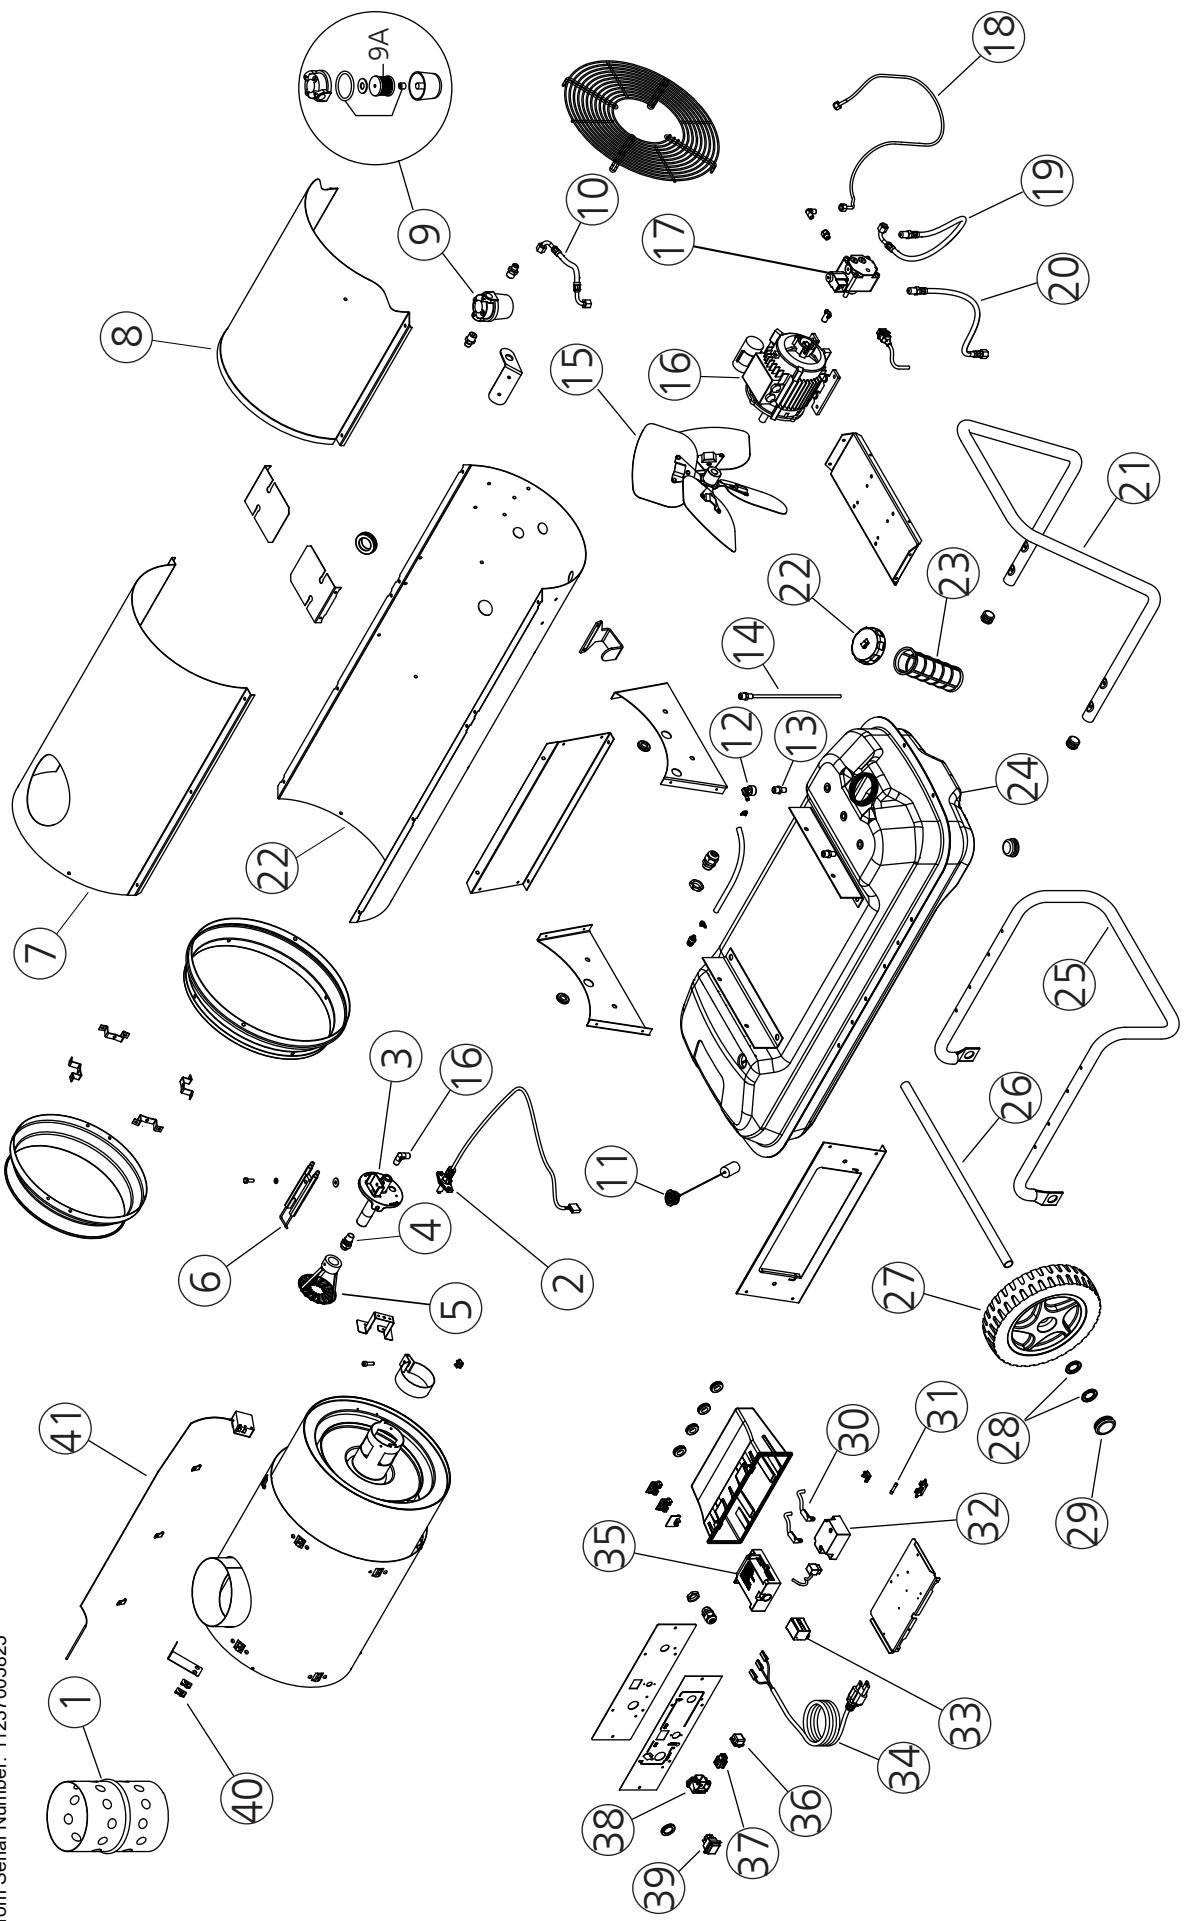

MODEL HSP70ID

UNIT 2

PARTS LIST

#	P/N	PART DESCRIPTION
1	51076	THERMOSTAT BULB CLIP
2	51073	SAFETY THERMOSTAT
3	51327	UPPER SHELL
4	51326	HANDLE
5	51056	FAN
6	51059	BIFILAR ELECTRODE
7	51306	HIGH TENSION WIRES
8	51013	NOZZLE
9	51529	COMBUSTION HEAD
10	51061	FUEL LINE-PUMP-NOZZLE
11	51307	PHOTOCELL SENSOR
12	51079	MOTOR
13	51157	MOTOR COUPLING
14	51075	PUMP
15	51515	PUMP POWER CORD
16	51488	FUEL LINE - PUMP-FILTER
17	51489	FUEL LINE - PUMP-TANK
18	51009	STRAIGHT CONNECTION
19	51137	NIPPLE, CONNECTOR
20	51058	FUEL FILTER
20a	51269	FILTER KIT
20b	51270	FILTER CARTRIDGE

MODEL HSP100ID

UNIT 1

ILLUSTRATED PARTS BREAKDOWN

From Serial Number: 11237005825

MODEL HSP100ID

UNIT 3

PARTS LIST

#	P/N	PART DESCRIPTION
1	51018	CHIMNEY
2	51064	PHOTOCELL SENSOR
3	51530	BURNER HEAD
4	51000	NOZZLE
5	51057	BURNER HEAD DIFFUSER
6	51159	BIFILAR ELECTRODES
7	51322	UPPER SHELL
8	51323	UPPER SHELL - MOBILE
9	51315	FUEL FILTER
9a	51520	FILTER CARTRIDGE
10	51007	FUEL LINE-FILTER TANK
11	51229	FUEL GUAGE
12	51143	90° AIR CONNECTION
13	51009	STRAIGHT CONNECTION
14	51008	SUCTION LINE-IN-TANK
15	51053	FAN
16	51078	MOTOR
17	51075	PUMP
18	51060	FLEX. FUEL LINE-PUMP-NOZZLE
19	51005	FUEL LINE - PUMP-FILTER
20	51006	FUEL LINE - PUMP-TANK

MODEL HSP200ID

UNIT 1

ILLUSTRATED PARTS BREAKDOWN

From Serial Number: 11237005365

MODEL HSP200ID

UNIT 3

PARTS LIST

#	P/N	PART DESCRIPTION
1	51018	CHIMNEY
2	51064	PHOTOCELL SENSOR
3	51530	BURNER HEAD
4	51001	NOZZLE
5	51321	UPPER SHELL
6	51159	BIFILAR ELECTRODES
7	51510	OUTLET CONE
8	51034	UPPER SHELL - MOBILE
9	51137	NIPPLE CONNECTOR
10	51315	FUEL FILTER
11	51007	FUEL LINE - FILTER TANK
12	51229	FUEL GAUGE
13	51143	90° AIR CONNECTION
14	51009	STRAIGHT CONNECTION
15	51008	SUCTION LINE-IN-TANK
16	51053	FAN
17	51316	MOTOR
18	51157	MOTOR PUMP COUPLING
19	51075	FUEL PUMP
20	51192	STRAIGHT FUEL CONNECTION
21	51063	90° FUEL CONNECTION
22	51060	FLEX. FUEL LINE-PUMP-NOZZLE
23	51005*	FUEL LINE - PUMP-FILTER
24	51006	FUEL LINE - PUMP-TANK