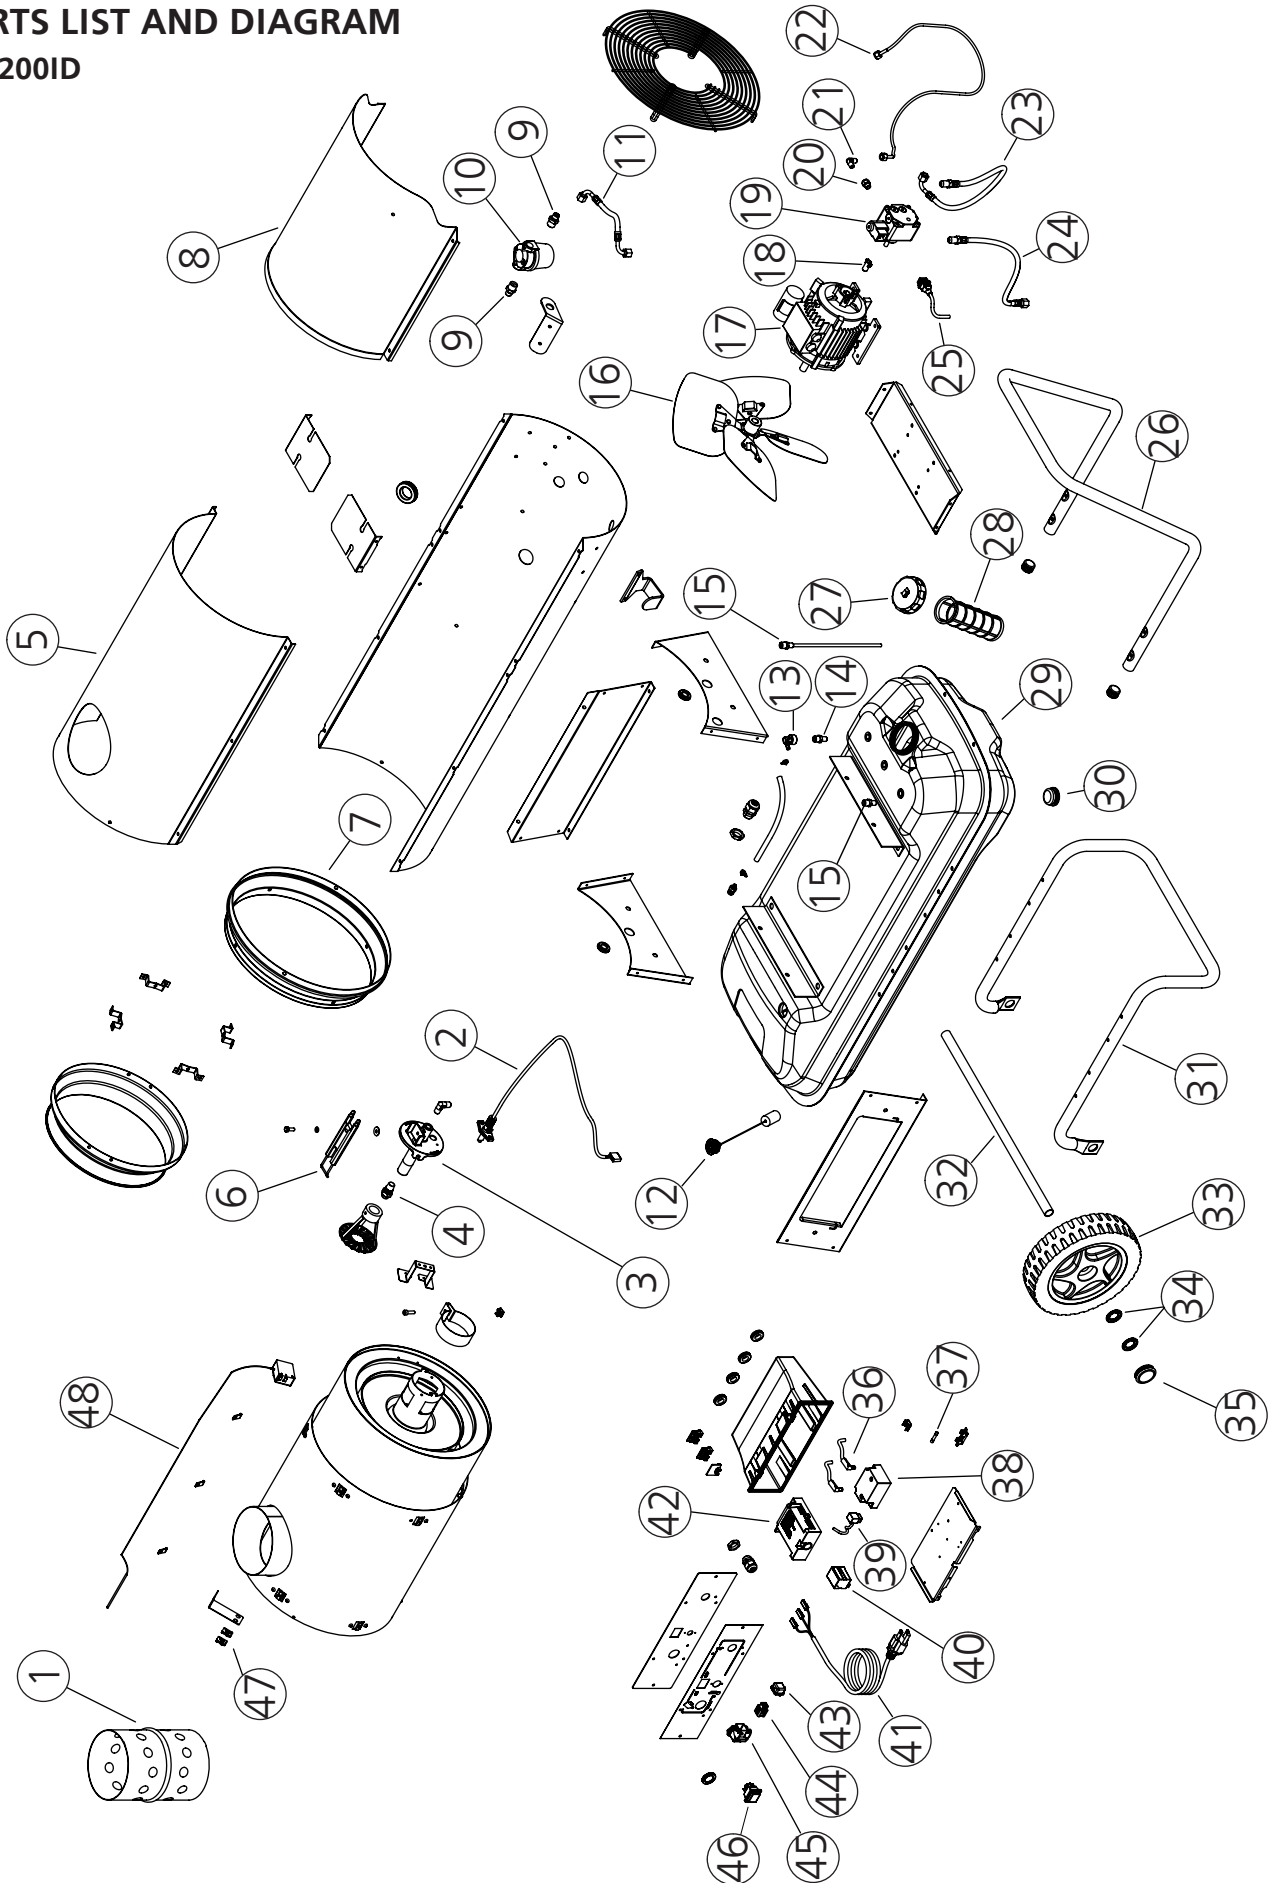

NEVER LEAVE THE HEATER UNATTENDED WHILE BURNING!

PARTS LIST AND DIAGRAM

HSP100ID

NEVER LEAVE THE HEATER UNATTENDED WHILE BURNING!**PARTS LIST AND DIAGRAM****HSP100ID**

#	P/N	PART DESCRIPTION
1	51018	CHIMNEY
2	51064	PHOTOCELL SENSOR
3	51530	BURNER HEAD
4	51000	NOZZLE
5	51057	BURNER HEAD DIFFUSER
6	51159	BIFILAR ELECTRODES
7	51322	UPPER SHELL
8	51323	UPPER SHELL - MOBILE
9	51315	FUEL FILTER
9a	51520	FILTER CARTRIDGE
10	51007	FUEL LINE-FILTER TANK
11	51229	FUEL GUAGE
12	51143	90° AIR CONNECTION
13	51009	STRAIGHT CONNECTION
14	51008	SUCTION LINE-IN-TANK
15	51053	FAN
16	51078	MOTOR
17	51075	PUMP
18	51060	FLEX. FUEL LINE-PUMP-NOZZLE
19	51005	FUEL LINE - PUMP-FILTER
20	51006	FUEL LINE - PUMP-TANK

#	P/N	PART DESCRIPTION
21	51320	HANDLE
22	51134	TANK CAP
23	51242	TANK FILTER
24	51524	TANK,HSP100ID,HSP200ID
25	51491	WHEELS SUPPORT
26	51038	WHEELS AXLE
27	51016	WHEEL
28	51156	BLOCK WASHER
29	51158	WHEEL CAP
30	51071	HIGH TENSION WIRES
31	51104	FUSE
32	51160	HIGH TENSION TRANSFORMER
33	51012	RELAY
34	51534	POWER CORD
35	51043	BRAHMA TGRD91
36	51193	THERMOSTAT CAP
37	51191	PLUG,ROOM,TSTAT
38	51190	THERMOSTAT SOCKET
39	51194	SWITCH
40	51076	THERMOSTAT BULB CLIP
41	51073	SAFETY THERMOSTAT

NEVER LEAVE THE HEATER UNATTENDED WHILE BURNING!

PARTS LIST AND DIAGRAM

HSP200ID

**PARTS LIST AND DIAGRAM
HSP200ID**

#	P/N	PART DESCRIPTION
1	51018	CHIMNEY
2	51064	PHOTOCELL SENSOR
3	51530	BURNER HEAD
4	51001	NOZZLE
5	51321	UPPER SHELL
6	51159	BIFILAR ELECTRODES
7	51510	OUTLET CONE
8	51034	UPPER SHELL - MOBILE
9	51137	NIPPLE CONNECTOR
10	51315	FUEL FILTER
11	51007	FUEL LINE - FILTER TANK
12	51229	FUEL GAUGE
13	51143	90° AIR CONNECTION
14	51009	STRAIGHT CONNECTION
15	51008	SUCTION LINE-IN-TANK
16	51053	FAN
17	51316	MOTOR
18	51157	MOTOR PUMP COUPLING
19	51075	FUEL PUMP
20	51192	STRAIGHT FUEL CONNECTION
21	51063	90° FUEL CONNECTION
22	51060	FLEX. FUEL LINE-PUMP-NOZZLE
23	51005*	FUEL LINE - PUMP-FILTER
24	51006	FUEL LINE - PUMP-TANK