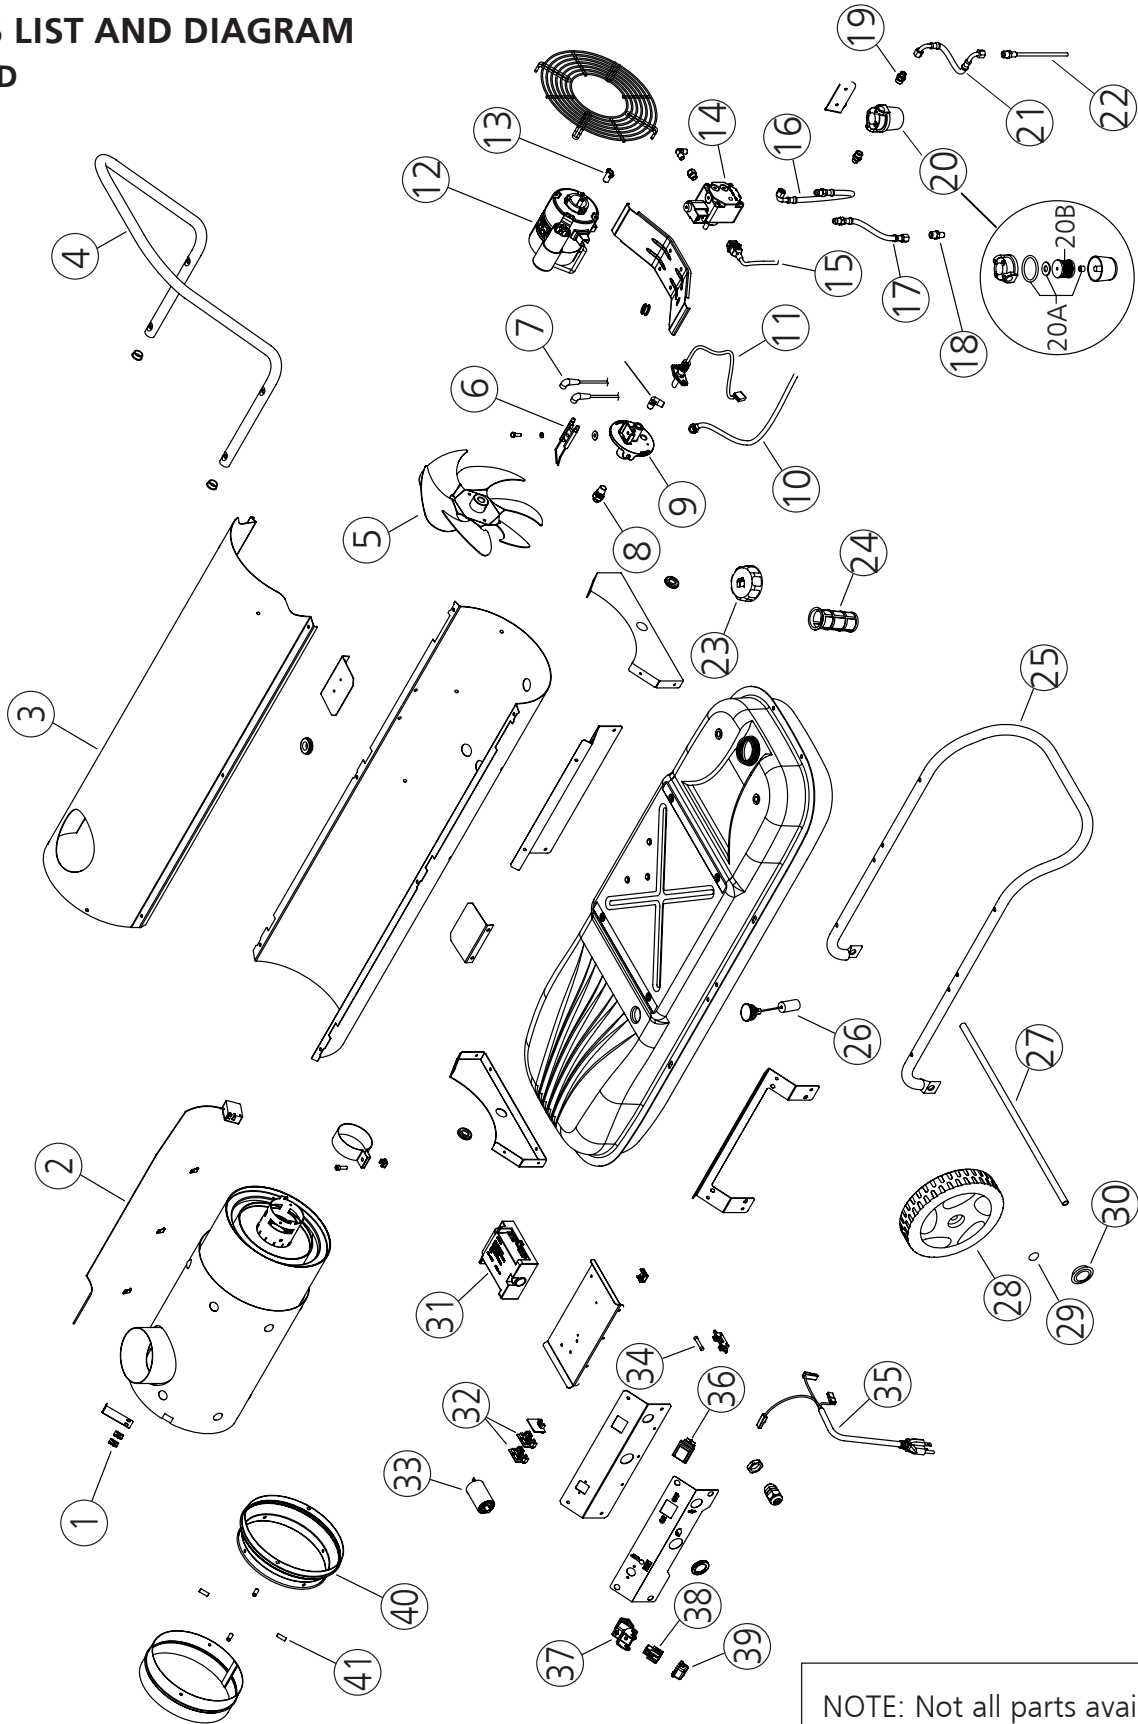

NEVER LEAVE THE HEATER UNATTENDED WHILE BURNING!

PARTS LIST AND DIAGRAM
HSP70ID

NOTE: Not all parts available. For questions contact manufacturer.

⚠WARNING: Failure to position the parts in accordance with these diagrams or failure to use only parts specifically approved with this heater may result in property damage or personal injury.