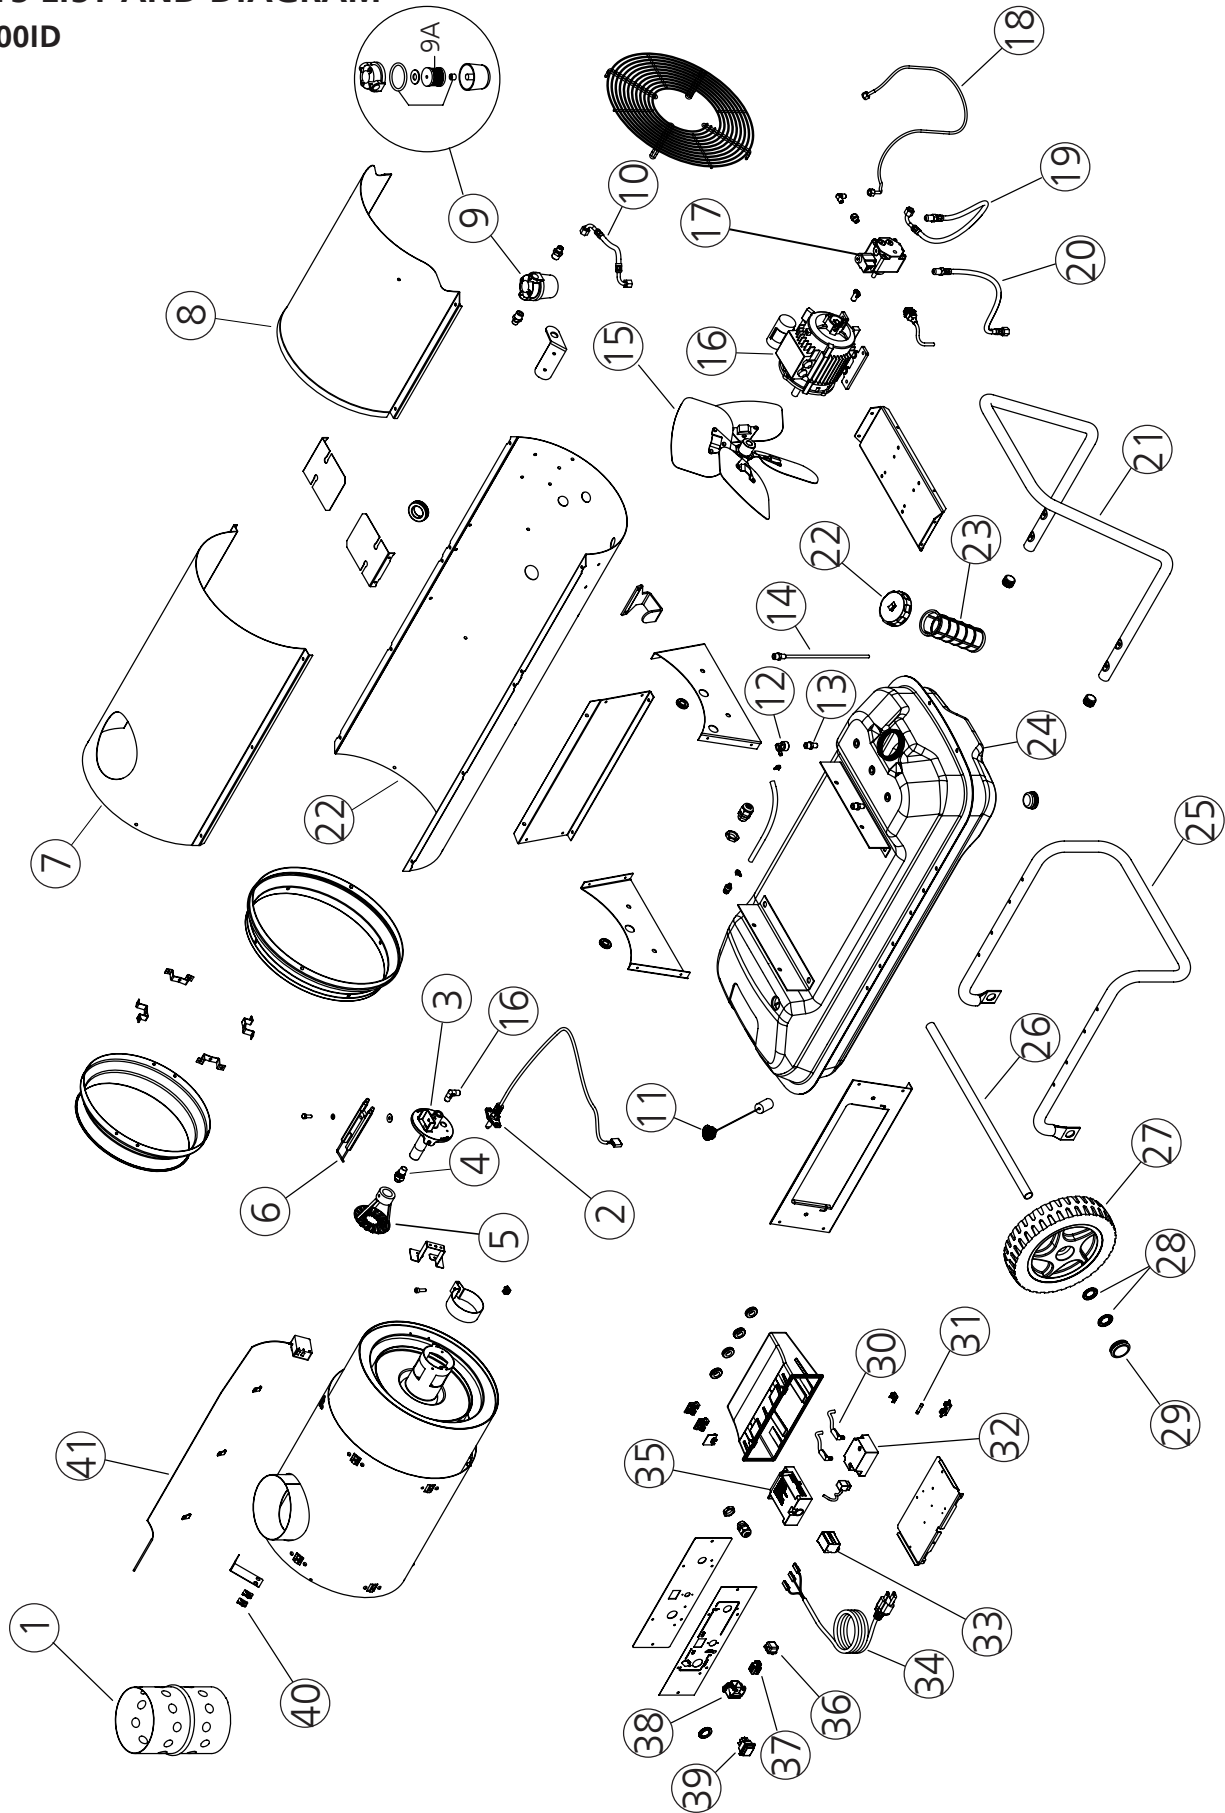

NEVER LEAVE THE HEATER UNATTENDED WHILE BURNING!

PARTS LIST AND DIAGRAM

HSP100ID

NEVER LEAVE THE HEATER UNATTENDED WHILE BURNING!

PARTS LIST AND DIAGRAM

HSP100ID

#	P/N	PART DESCRIPTION
1	51018	CHIMNEY
2	51064	PHOTOCELL SENSOR
3	51530	BURNER HEAD
4	51000	NOZZLE
5	51057	BURNER HEAD DIFFUSER
6	51159	BIFILAR ELECTRODES
7	51322	UPPER SHELL
8	51323	UPPER SHELL - MOBILE
9	51315	FUEL FILTER
9a	51520	FILTER CARTRIDGE
10	51007	FUEL LINE-FILTER TANK
11	51229	FUEL GUAGE
12	51143	90° AIR CONNECTION
13	51009	STRAIGHT CONNECTION
14	51008	SUCTION LINE-IN-TANK
15	51053	FAN
16	51078	MOTOR
17	51075	PUMP
18	51060	FLEX. FUEL LINE-PUMP-NOZZLE
19	51005	FUEL LINE - PUMP-FILTER
20	51006	FUEL LINE - PUMP-TANK

#	P/N	PART DESCRIPTION
21	51320	HANDLE
22	51134	TANK CAP
23	51242	TANK FILTER
24	51524	TANK,HSP100ID,HSP200ID
25	51491	WHEELS SUPPORT
26	51038	WHEELS AXLE
27	51016	WHEEL
28	51156	BLOCK WASHER
29	51158	WHEEL CAP
30	51071	HIGH TENSION WIRES
31	51104	FUSE
32	51160	HIGH TENSION TRANSFORMER
33	51012	RELAY
34	51534	POWER CORD
35	51043	BRAHMA TGRD91
36	51193	THERMOSTAT CAP
37	51191	PLUG,ROOM,TSTAT
38	51190	THERMOSTAT SOCKET
39	51194	SWITCH
40	51076	THERMOSTAT BULB CLIP
41	51073	SAFETY THERMOSTAT

NOTE: Not all parts available. For questions contact manufacturer.

⚠WARNING: Failure to position the parts in accordance with these diagrams or failure to use only parts specifically approved with this heater may result in property damage or personal injury.