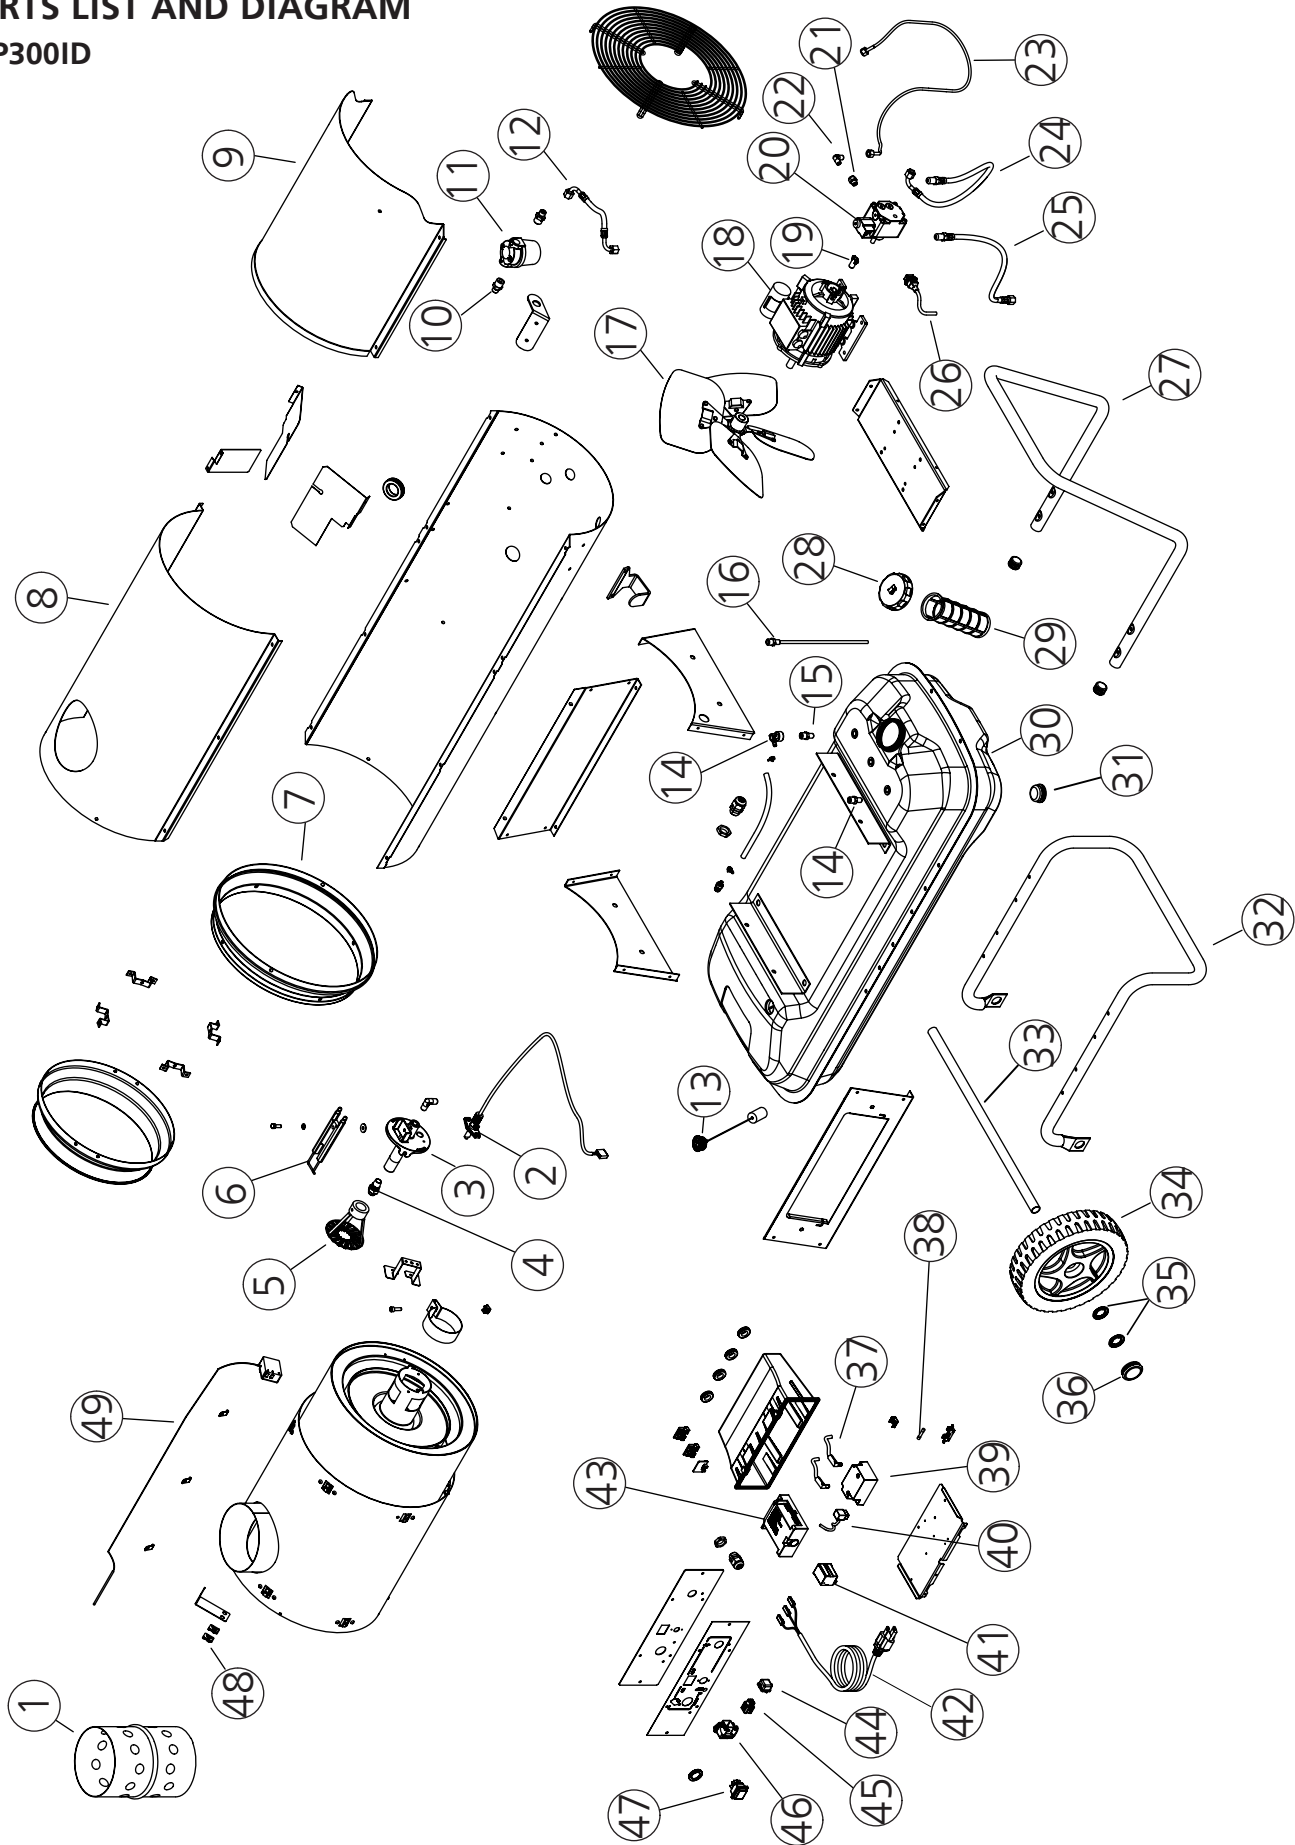

NEVER LEAVE THE HEATER UNATTENDED WHILE BURNING!

PARTS LIST AND DIAGRAM

HSP3001D

NEVER LEAVE THE HEATER UNATTENDED WHILE BURNING!

PARTS LIST AND DIAGRAM

HSP300ID

#	P/N	PART DESCRIPTION
1	51018	CHIMNEY
2	51064	PHOTOCELL SENSOR
3	51055	BURNER HEAD
4	51535	NOZZLE
5	51057	BURNER HEAD DIFFUSER
6	51159	BIFILAR ELECTRODES
7	51512	OUTLET CONE
8	51319	UPPER SHELL
9	51318	UPPER SHELL - MOBILE
10	51137	NIPPLE CONNECTOR
11	51315	FUEL FILTER
12	51007	FUEL LINE - FILTER TANK
13	51229	FUEL GAUGE
14	51143	90° AIR CONNECTION
15	51009	STRAIGHT CONNECTION
16	51008	SUCTION LINE-IN-TANK
17	51052	FAN
18	51030	MOTOR
19	51157	MOTOR PUMP COUPLING
20	51074	FUEL PUMP
21	51192	STRAIGHT FUEL CONNECTION
22	51063	90° FUEL CONNECTION
23	51060	FLEX. FUEL LINE-PUMP-NOZZLE
24	51005	FUEL LINE - PUMP-FILTER
25	51006	FUEL LINE - PUMP-TANK

#	P/N	PART DESCRIPTION
26	51077	PUMP VALVE POWER CORD
27	51317	HANDLE
28	51134	TANK CAP
29	51242	TANK FILTER
30	51523	TANK
31	51146	TANK DRAIN CAP
32	51491	WHEELS SUPPORT
33	51028	WHEELS AXLE
34	51154	WHEEL
35	51156	BLOCK WASHER
36	51158	WHEEL CAP
37	51071	HIGH TENSION WIRE
38	51104	FUSE
39	51160	HIGH TENSION TRANSFORMER
40	51072	HIGH TENS. TRANS. PWR. CORD
41	51012	RELAY
42	51534	POWER CORD
43	51043	BRAHMA TGRD91
44	51193	THERMOSTAT CAP
45	51191	THERMOSTAT PLUG
46	51190	THERMOSTAT SOCKET
47	51194	SWITCH
48	51076	THERMOSTAT BULB CLIP
49	51492	SAFETY THERMOSTAT

NOTE: Not all parts available. For questions contact manufacturer.

⚠WARNING: Failure to position the parts in accordance with these diagrams or failure to use only parts specifically approved with this heater may result in property damage or personal injury.