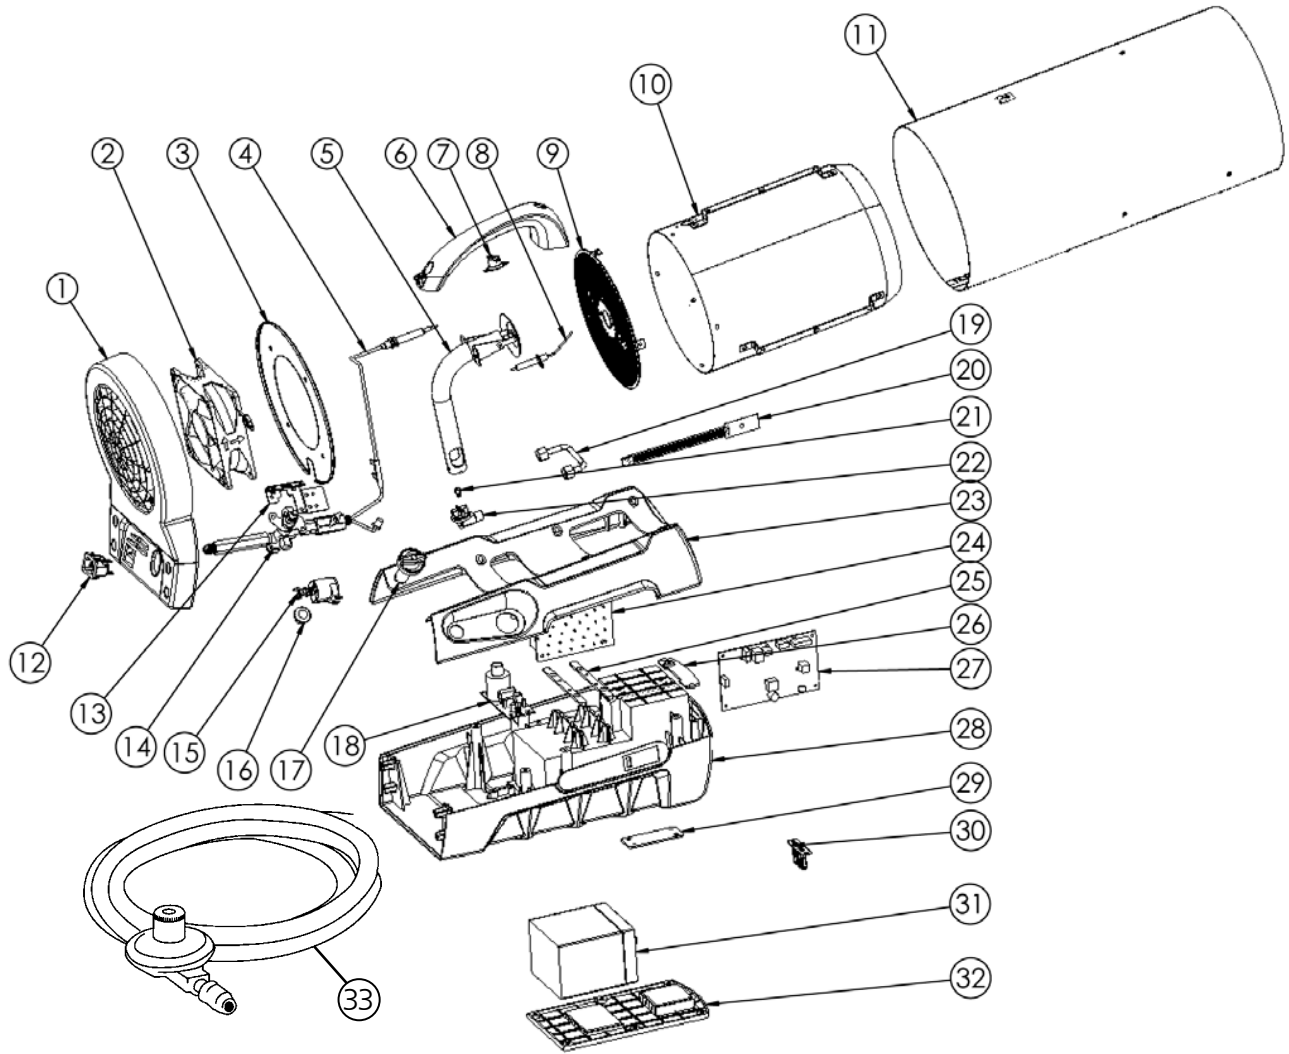

**NEVER LEAVE THE HEATER UNATTENDED WHILE BURNING!**

**Forced Air Propane Construction Heater • Model #MH60CLP**

REF.#	ITEM#	DESCRIPTION	QTY.	REF.#	ITEM#	DESCRIPTION	QTY.
1	28802	guard, rear, plastic, 60k	1	19	28823	tubing, assy, gas, burner, inlet, 60k	1
2	28817	fan, brushless, dc, 60k	1	20	27930	board, led, off, switch, 35k	1
3	28818	plate, air, restraint, steel, 60k	1	21	28822	orifice, 60k	1
4	28815	thermocouple, assy, 60k	1	22	27939	holder, orifice	1
5	28819	burner, assy, main, 60k	1	23	28801	base, upper, plastic, 60k	1
6	27925	handle, carry, 35k	1	24	28806	board, power, supply, clp	1
7	27935	switch, high, limit	1	25	28808	brkt, plastic, board, mount, 60k	2
8	28836	electrode, ignition, 60k	1	26	28804	cover, battery, 60k	1
9	28838	holder, flame, assy, 60k	1	27	27918	board, control, main, clp	1
10	28812	shield, radiation, assy, 60k	1	28	28830	base, lower, plastic, 60k	1
11	28811	barrel, assy, obe, 60k	1	29	28840	cover, wires, obe, 60k	1
12	27931	receptacle, power, supply	1	30	28842	board, battery, connector, obe, 60k	1
13	28805	bracket, valve, 60k	1	31	27927	battery, 35k	1
14	28831	valve, gas, assy, clp, 60k	1	32	28803	door, battery, 60k	1
15	28843	solenoid, valve, lockout	1	33	28839	hose, regulator, assy, 60k	1
16	27926	knob, valve	1	*	27953	power supply cord	1
17	28827	knob, variable, valve	1	*	27954	battery connection wiring harness	1
18	28809	board, ignition, 12v	1				

\* Not shown on exploded parts view.