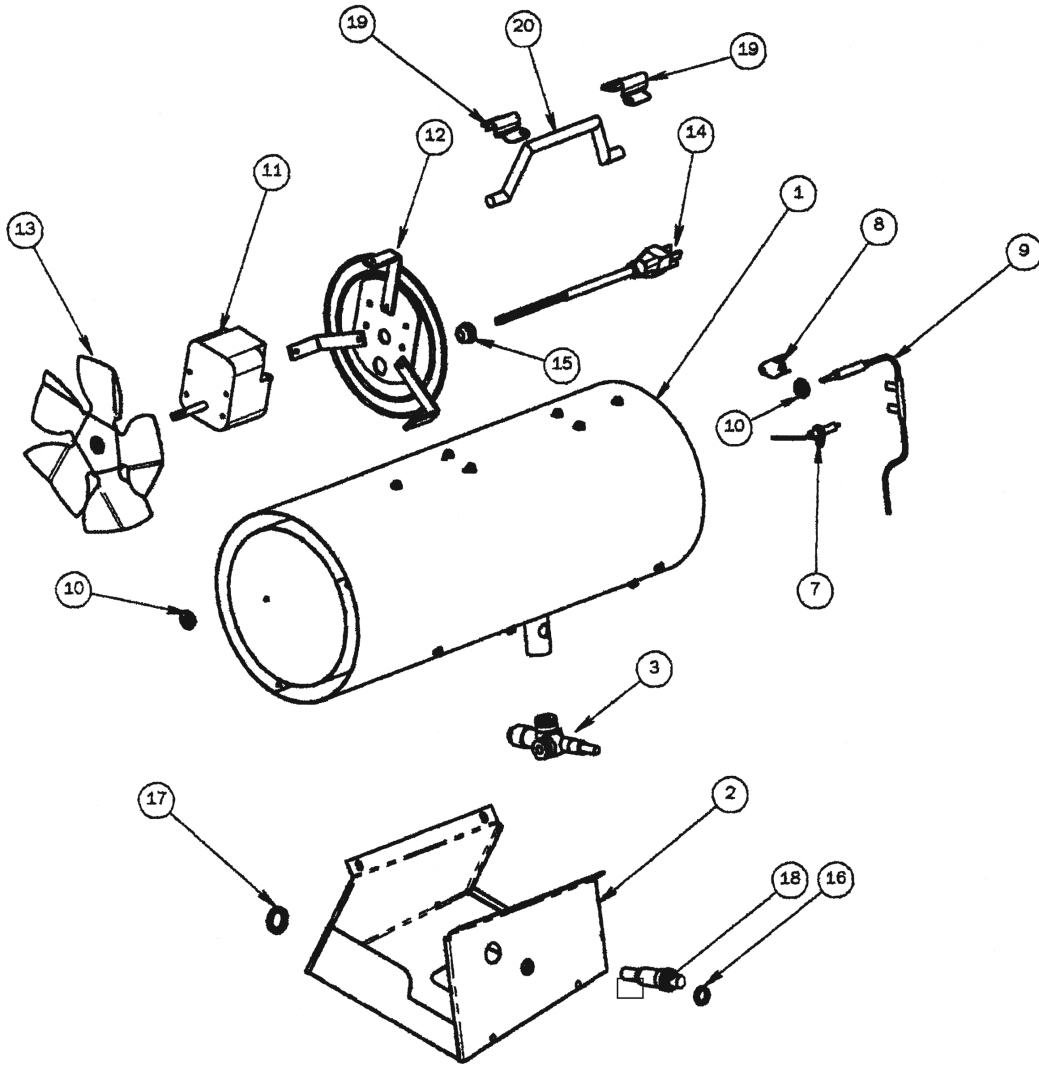

**NEVER LEAVE THE HEATER UNATTENDED WHILE BURNING!**

Forced Air Propane Construction Heater • Model #35FA

REF.#	ITEM#	DESCRIPTION	QTY.	REF.#	ITEM#	DESCRIPTION	QTY.
1	21732	Heater Body Kit	1	13	28077	Fan Blade, 6.75 x .75 Pitch	1
1	21736	Heater Body PA	1	14	22113	Power Cord Assembly	1
2	22100	Control Box Assy	1	15	82136	Bushing Strain Relief	1
3	28081	Valve w/Thermocouple	1	16	28116	Nut Hex 5-28 TE Valve	2
*	21007-20	Hose & Regulator Assembly, 20' (HS only)	1	17	27161	Nut, Piezo	1
*	22130	Wire Assembly	1	18	26473	Piezo Ignitor	1
7	28080	Electrode	1	19	27094	Clip Handle	2
8	26168	High Limit Switch 240°F (116°C)	1	20	27095	Handle	1
9	28082	Thermocouple	1	*	28494	Label, Model Warnings	1
10	28091	Nut Hex M8 x 1 Fine Thd Thermocouple	2	*	28495	Label, Operating Instructions	1
11	28076	Motor 0.74 A	1	*	70036	Manual, Operating Instructions/Parts List	1
12	22101	Grille Assembly	1	*	28497	Label, Model	1
				*	28204	Label, Hang Tag, LP	1

\* Not shown on exploded view