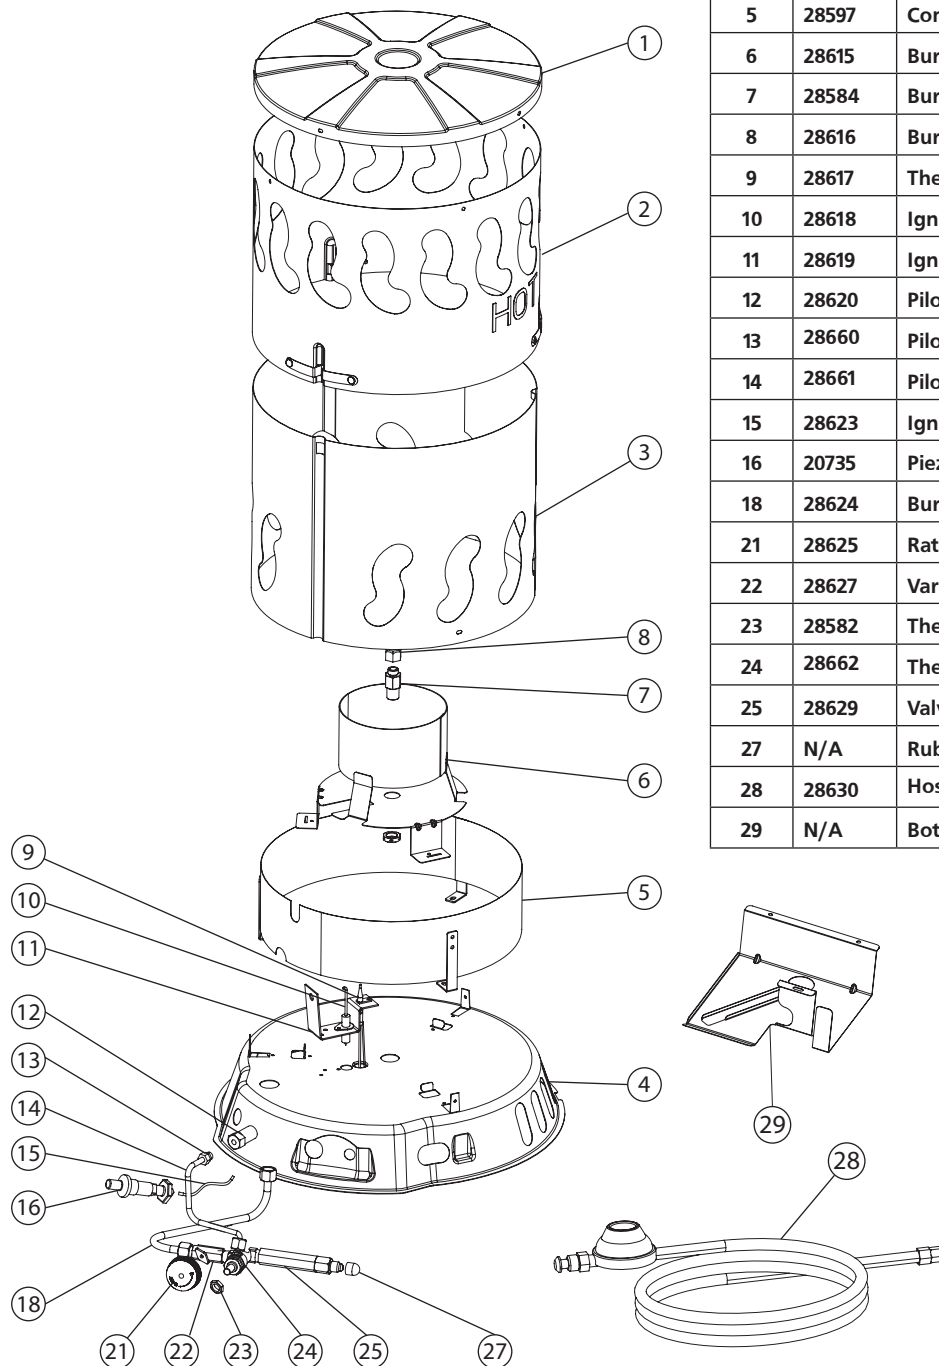

**NEVER LEAVE THE HEATER UNATTENDED WHILE BURNING!**

**Exploded view and parts list HS200CVX**

REF #	ITEM #	Desc.	QTY
1	28590	Combustion Chamber top 200CV	1
2	28612	Combustion Chamber Upper 200CV	1
3	28613	Combustion Chamber Lower 200CV	1
4	28614	Heater Base	1
5	28597	Combustion Chamber Ring	1
6	28615	Burner Cone	1
7	28584	Burner Orifice Holder	1
8	28616	Burner Orifice	1
9	28617	Thermocouple	1
10	28618	Igniter Electrode	1
11	28619	Igniter Electrode Bracket	1
12	28620	Pilot Burner Head	1
13	28660	Pilot Burner Orifice	1
14	28661	Pilot Gas Supply line	1
15	28623	Igniter Lead	1
16	20735	Piezo Igniter With Nut	1
18	28624	Burner Supply Tube	1
21	28625	Rate Adjustment Knob	1
22	28627	Variable Valve Body	1
23	28582	Thermoelectric Valve Retainer Nut	1
24	28662	Thermoelectric Valve	1
25	28629	Valve Inlet Nipple	1
27	N/A	Rubber Cap	1
28	28630	Hose and regulator assembly 20'	1
29	N/A	Bottom protection plate	1

**NEVER LEAVE THE HEATER UNATTENDED WHILE BURNING!**

**Exploded view and parts list HS80CVX**

REF #	ITEM #	Desc.	QTY
1	28590	Combustion Chamber top 80CVX	1
2	28589	Combustion Chamber Upper 80CVX	1
3	28588	Combustion Chamber Lower 80CVX	1
4	28593	Heater Base	1
5	28597	Combustion Chamber Ring	1
6	28585	Burner Cone	1
7	28584	Burner Orifice Holder	1
8	28583	Burner Orifice	1
10	28595	Burner Supply Tube	1
11	28594	Fuel Inlet Supply tube	1
12	28591	Variable Rate Valve Knob	1
13	28587	Valve Control Assembly	1
14	28582	Retainer Nut	2
15	28596	Inlet Flare fitting	1
16	N/A	Rubber Cap	1
17	28592	Thermocouple	1
18	28586	Igniter Electrode	1
19	28598	Hose and regulator assembly 20'	1
20	N/A	Bottom protection plate	1