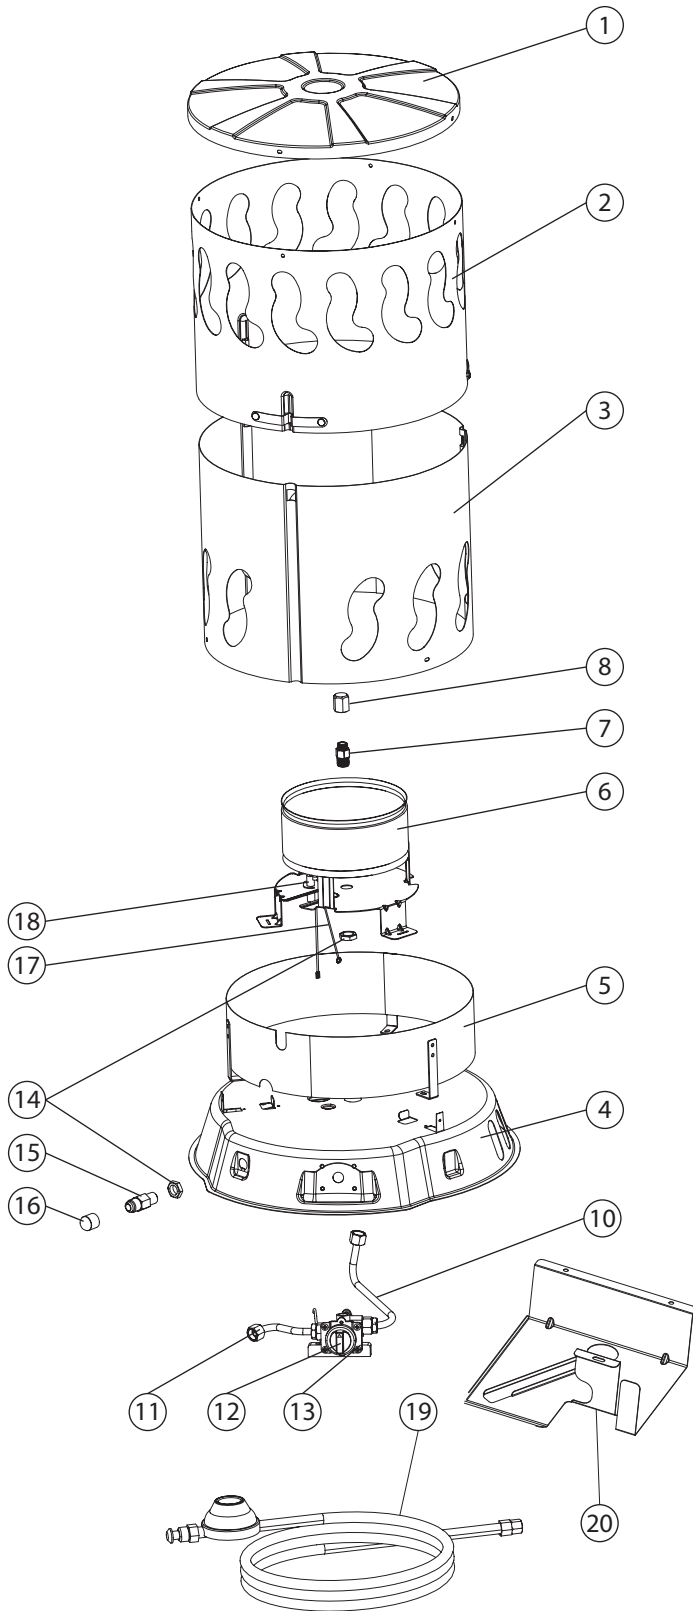

**NEVER LEAVE THE HEATER UNATTENDED WHILE BURNING!**

**Exploded view and parts list HS200CVX**

REF #	ITEM #	Desc.	QTY
1	28590	Combustion Chamber top 200CV	1
2	28612	Combustion Chamber Upper 200CV	1
3	28613	Combustion Chamber Lower 200CV	1
4	28614	Heater Base	1
5	28597	Combustion Chamber Ring	1
6	28615	Burner Cone	1
7	28584	Burner Orifice Holder	1
8	28616	Burner Orifice	1
9	28617	Thermocouple	1
10	28618	Igniter Electrode	1
11	28619	Igniter Electrode Bracket	1
12	28620	Pilot Burner Head	1
13	28660	Pilot Burner Orifice	1
14	28661	Pilot Gas Supply line	1
15	28623	Igniter Lead	1
16	20735	Piezo Igniter With Nut	1
18	28624	Burner Supply Tube	1
21	28625	Rate Adjustment Knob	1
22	28627	Variable Valve Body	1
23	28582	Thermoelectric Valve Retainer Nut	1
24	28662	Thermoelectric Valve	1
25	28629	Valve Inlet Nipple	1
27	N/A	Rubber Cap	1
28	28630	Hose and regulator assembly 20'	1
29	N/A	Bottom protection plate	1

**NEVER LEAVE THE HEATER UNATTENDED WHILE BURNING!**

**Exploded view and parts list HS80CVX**

REF #	ITEM #	Desc.	QTY
1	28590	Combustion Chamber top 80CVX	1
2	28589	Combustion Chamber Upper 80CVX	1
3	28588	Combustion Chamber Lower 80CVX	1
4	28593	Heater Base	1
5	28597	Combustion Chamber Ring	1
6	28585	Burner Cone	1
7	28584	Burner Orifice Holder	1
8	28583	Burner Orifice	1
10	28595	Burner Supply Tube	1
11	28594	Fuel Inlet Supply tube	1
12	28591	Variable Rate Valve Knob	1
13	28587	Valve Control Assembly	1
14	28582	Retainer Nut	2
15	28596	Inlet Flare fitting	1
16	N/A	Rubber Cap	1
17	28592	Thermocouple	1
18	28586	Igniter Electrode	1
19	28598	Hose and regulator assembly 20'	1
20	N/A	Bottom protection plate	1