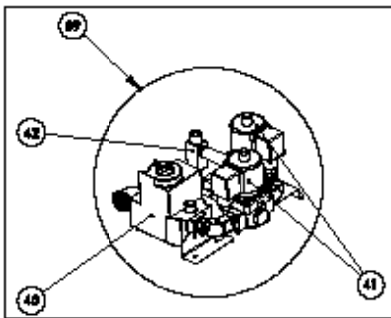

#	P/N	PART DESCRIPTION	QTY	#	P/N	PART DESCRIPTION	QTY
1	60801	HEATER FOOT	2	24	60837	DOOR HINGE	1
2	60800	HEATER BASE	1	25	60839	D-RING LATCH/LOCK	1
3	60802	SOLENOID SUPPORT	1	26	60847	24V RED LED LAMP - FAULT INDICATOR	1
4	60818	COMBUSTION CHAMBER -RIGHT	1	27	60846	24V GREEN LED LAMP - GAS VALVE ON INDICATOR	1
5	60820	COMBUSTION CHAMBER -BACK	1	28	60845	120V LED LAMP - GREEN	2
6	60817	COMBUSTION CHAMBER -LEFT	1	29	60841	MAIN POWER ROCKER SWITCH	1
7	60819	COMBUSTION CHAMBER -TOP	1	30	60883	SELECTOR SWITCH BRACKET	1
8	60822	COMBUSTION CHAMBER -UPPER FLANGE	1	31	60842	SELECTOR SWITCH	1
9	60821	COMBUSTION CHAMBER -LOWER FLANGE	1	32	27808	FLAME CONTROL BOARD	1
10	60823	LOWER BURNER COVER	1	33	60810	115 BURNER	1
11	60824	COMBUSTION CHAMBER -HEAT SHIELD	2	34	60827	115 IGNITER BURNER PLATE-FRONT	1
12	60813	INSIDE BLOWER PANEL	1	35	60729	IGNITER/FLAME SENSE ASSY.	1
13	60815	BLOWER TUBE	1	36	60831	115 BURNER CLAMP	1
14	60816	115 BLOWER WHEEL	1	37	60832	115 BURNER CLAMP BASE	1
15	60812	OUTSIDE BLOWER PANEL	1	38	60826	115 IGNITER BURNER PLATE-BACK	1
16	60814	MOTOR MOUNTING PLATE	1	39	00600	GAS TRAIN ASSY.	1
17	60843	115 MOTOR - 1/3HP	1	40	60129	GAS VALVE	1
18	00613	SAIL SWITCH	1	41	60848	SOLENOID VALVE	2
19	00613	SAIL SWITCH BRACKET	1	42	60809	ORIFICE HOLDER	1
20	60958	HIGH LIMIT SWITCH	1	**	60969	HOSE,ASSY,NOMAD,15',1/2"MP,1/2"FF	1
21	60833	HEATER COVER	1	**	00617	REGULATOR W/ POL	1
22	60835	MOTOR DOOR	1	**	00618	THERMOSTAT ASSEMBLY W/ CORD	1
23	60834	CONTROLS DOOR	1				