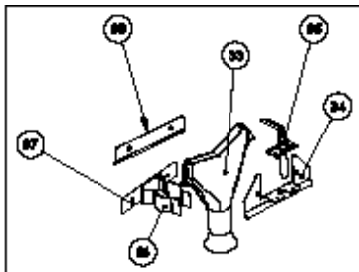

#	P/N	PART DESCRIPTION	QTY	#	P/N	PART DESCRIPTION	QTY
1	60801	HEATER FOOT	2	24	60837	DOOR HINGE	1
2	60800	HEATER BASE	1	25	60839	D-RING LATCH/LOCK	1
3	60802	SOLENOID SUPPORT	1	26	60847	24V RED LED LAMP - FAULT INDICATOR	1
4	60818	COMBUSTION CHAMBER -RIGHT	1	27	60846	24V GREEN LED LAMP - GAS VALVE ON INDICATOR	1
5	60820	COMBUSTION CHAMBER -BACK	1	28	60845	120V LED LAMP - GREEN	2
6	60817	COMBUSTION CHAMBER -LEFT	1	29	60841	MAIN POWER ROCKER SWITCH	1
7	60819	COMBUSTION CHAMBER -TOP	1	30	60883	SELECTOR SWITCH BRACKET	1
8	60822	COMBUSTION CHAMBER -UPPER FLANGE	1	31	60842	SELECTOR SWITCH	1
9	60821	COMBUSTION CHAMBER -LOWER FLANGE	1	32	27808	FLAME CONTROL BOARD	1
10	60823	LOWER BURNER COVER	1	33	60810	115 BURNER	1
11	60824	COMBUSTION CHAMBER -HEAT SHIELD	2	34	60827	115 IGNITER BURNER PLATE-FRONT	1
12	60813	INSIDE BLOWER PANEL	1	35	60729	IGNITER/FLAME SENSE ASSY.	1
13	60815	BLOWER TUBE	1	36	60831	115 BURNER CLAMP	1
14	60816	115 BLOWER WHEEL	1	37	60832	115 BURNER CLAMP BASE	1
15	60812	OUTSIDE BLOWER PANEL	1	38	60826	115 IGNITER BURNER PLATE-BACK	1
16	60814	MOTOR MOUNTING PLATE	1	39	00600	GAS TRAIN ASSY.	1
17	60843	115 MOTOR - 1/3HP	1	40	60129	GAS VALVE	1
18	00613	SAIL SWITCH	1	41	60848	SOLENOID VALVE	2
19	00613	SAIL SWITCH BRACKET	1	42	60809	ORIFICE HOLDER	1
20	60958	HIGH LIMIT SWITCH	1	**	60969	HOSE,ASSY,NOMAD,15',1/2"MP,1/2"FF	1
21	60833	HEATER COVER	1	**	00617	REGULATOR W/ POL	1
22	60835	MOTOR DOOR	1	**	00618	THERMOSTAT ASSEMBLY W/ CORD	1
23	60834	CONTROLS DOOR	1				