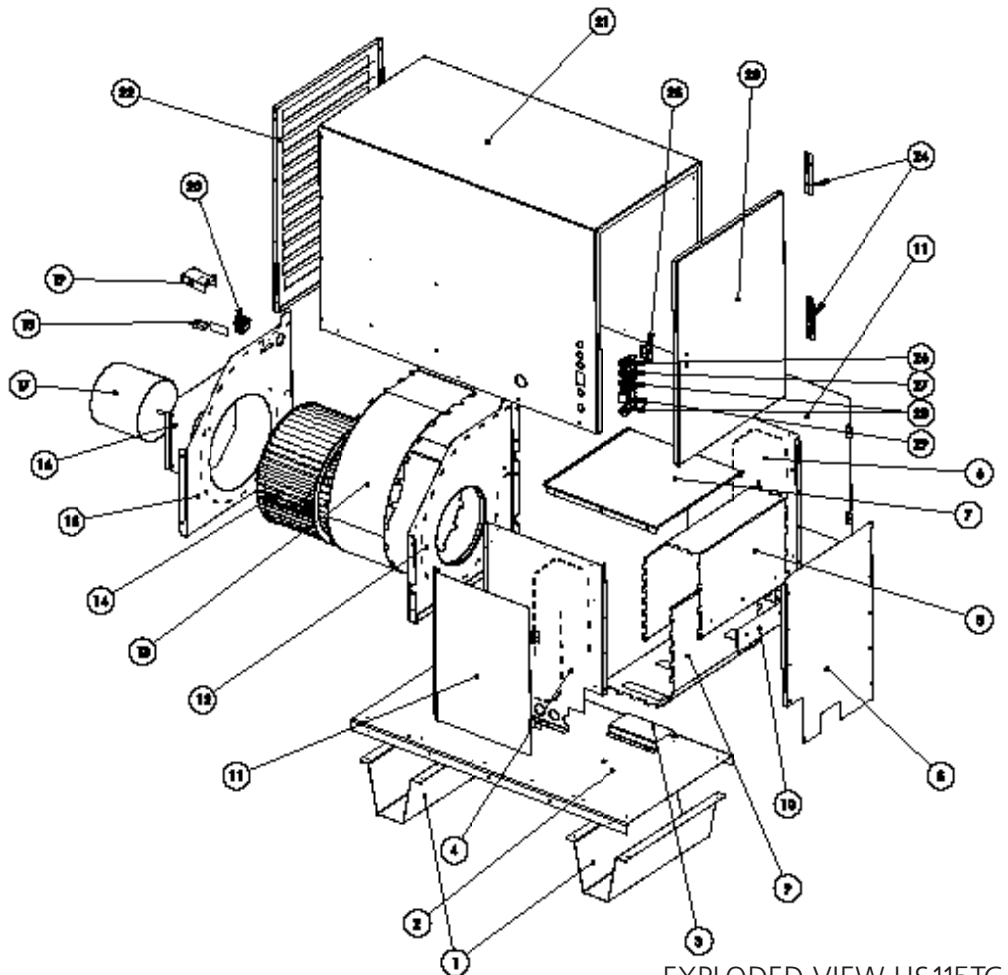

EXPLODED VIEW HS115TC

NEVER LEAVE THE HEATER UNATTENDED WHILE BURNING!

#	P/N	PART DESCRIPTION	QTY	#	P/N	PART DESCRIPTION	QTY
1	60973	190 COVER	1	22	90924	COMBUSTION CHAMBER-LEFT HEAT SHIELD	1
2	60904	ELECTRICAL DOOR	1	23	60892	COMBUSTION CHAMBER-TOP FLANGE	1
3	60905	MOTOR DOOR	1	24	60893	COMBUSTION CHAMBER-BOTTOM FLANGE	1
4	60906	FIXED PIECE HANDLE MOUNT	1	25	60925	BURNER STAND-OFF	1
5	60908	HANDLE	1	26	60885	COMBUSTION CHAMBER-LOWER HEAT SHIELD	1
6	60916	DOOR HANDLE	1	27	60974	BLOWER SHELF	1
7	60913	DOOR HANDLE SPACER	1	28	60975	BLOWER SHELF SUPPORT	1
8	60917	DOOR LATCH	1	29	60899	HIGH LIMIT SWITCH	1
9	60915	HOIST RINGS	4	30	60894	COMBUSTION CHAMBER SUPPORT	2
10	60884	BASE	1	31	60977	HOUSING RIGHT SIDE	1
11	60901	BASE FOOT	1	32	60978	BLOWER TUBE	1
12	60802	SOLENOID SUPPORT	1	33	60981	HOUSING DEFLECTOR ATTACHMENT	1
13	40940	WHEEL	2	34	60980	HOUSING INLET ADAPTER	1
14	60902	AXEL	1	35	60976	HOUSING LEFT SIDE	1
15	28787	WHEEL HARDWARE KIT	1	36	60979	MOTOR MOUNT	1
16	60851	SAIL SWITCH	1	37	60998	190 BLOWER WHEEL	1
17	60938	SAIL SWITCH BRACKET	1	38	60971	1/2HP MOTOR 190	1
18	60922	COMBUSTION CHAMBER-TOP	1	**	60969	HOSE,ASSY,NOMAD,15',1/2"MP - 1/2"FF	1
19	60891	COMBUSTION CHAMBER-LEFT	1	**	00617	REGULATOR W/ POL	1
20	60890	COMBUSTION CHAMBER-RIGHT	1	**	00618	THERMOSTAT ASSEMBLY W/ CORD	1
21	60923	COMBUSTION CHAMBER-RIGHT HEAT SHIELD	1				