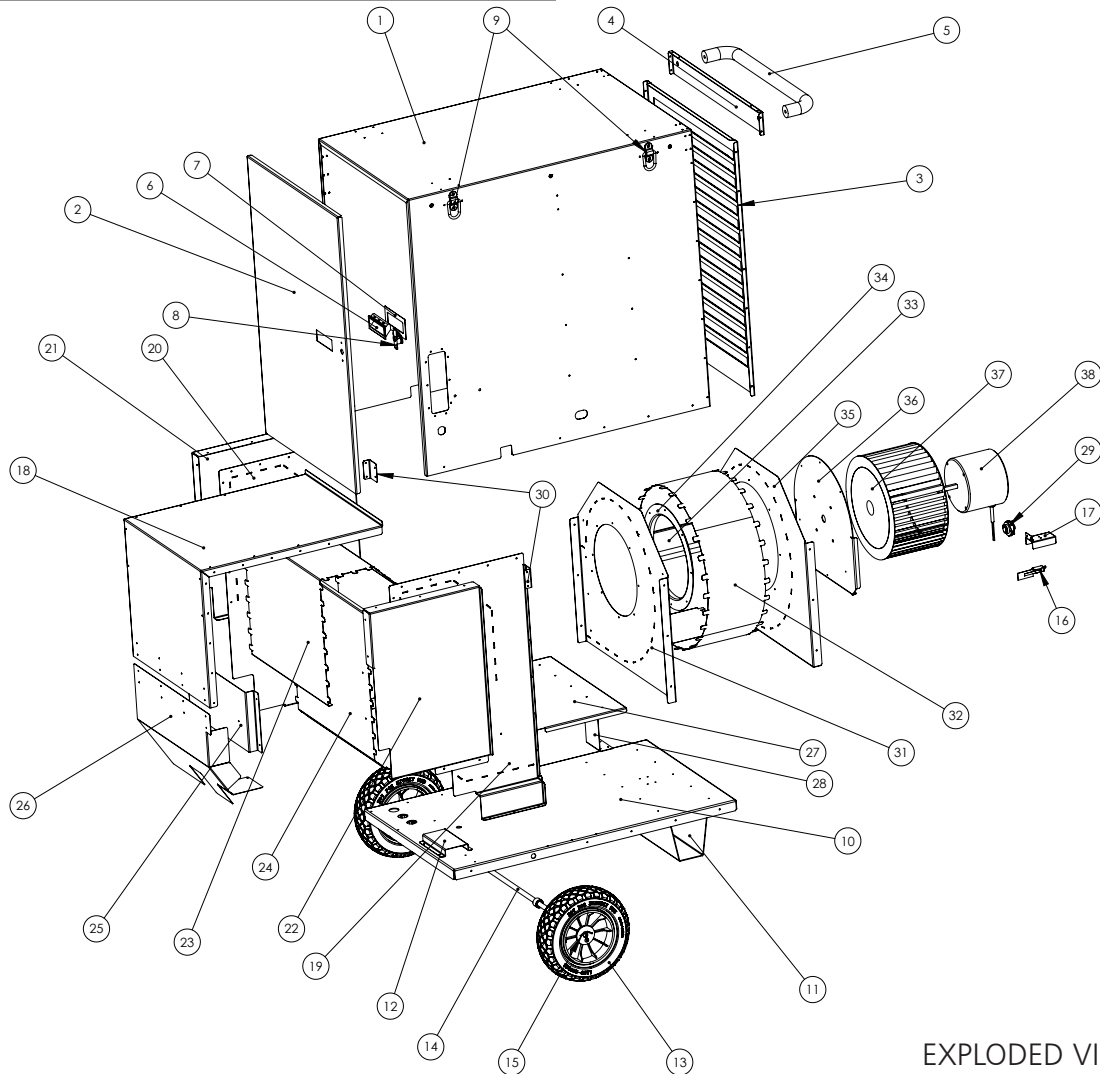

EXPLODED VIEW HS115TC

NEVER LEAVE THE HEATER UNATTENDED WHILE BURNING!

#	P/N	PART DESCRIPTION	QTY	#	P/N	PART DESCRIPTION	QTY
1	60973	190 COVER	1	22	90924	COMBUSTION CHAMBER-LEFT HEAT SHIELD	1
2	60904	ELECTRICAL DOOR	1	23	60892	COMBUSTION CHAMBER-TOP FLANGE	1
3	60905	MOTOR DOOR	1	24	60893	COMBUSTION CHAMBER-BOTTOM FLANGE	1
4	60906	FIXED PIECE HANDLE MOUNT	1	25	60925	BURNER STAND-OFF	1
5	60908	HANDLE	1	26	60885	COMBUSTION CHAMBER-LOWER HEAT SHIELD	1
6	60916	DOOR HANDLE	1	27	60974	BLOWER SHELF	1
7	60913	DOOR HANDLE SPACER	1	28	60975	BLOWER SHELF SUPPORT	1
8	60917	DOOR LATCH	1	29	60899	HIGH LIMIT SWITCH	1
9	60915	HOIST RINGS	4	30	60894	COMBUSTION CHAMBER SUPPORT	2
10	60884	BASE	1	31	60977	HOUSING RIGHT SIDE	1
11	60901	BASE FOOT	1	32	60978	BLOWER TUBE	1
12	60802	SOLENOID SUPPORT	1	33	60981	HOUSING DEFLECTOR ATTACHMENT	1
13	40940	WHEEL	2	34	60980	HOUSING INLET ADAPTER	1
14	60902	AXEL	1	35	60976	HOUSING LEFT SIDE	1
15	28787	WHEEL HARDWARE KIT	1	36	60979	MOTOR MOUNT	1
16	60851	SAIL SWITCH	1	37	60998	190 BLOWER WHEEL	1
17	60938	SAIL SWITCH BRACKET	1	38	60971	1/2HP MOTOR 190	1
18	60922	COMBUSTION CHAMBER-TOP	1	**	60969	HOSE,ASSY,NOMAD,15',1/2"MP - 1/2"FF	1
19	60891	COMBUSTION CHAMBER-LEFT	1	**	00617	REGULATOR W/ POL	1
20	60890	COMBUSTION CHAMBER-RIGHT	1	**	00618	THERMOSTAT ASSEMBLY W/ CORD	1
21	60923	COMBUSTION CHAMBER-RIGHT HEAT SHIELD	1				