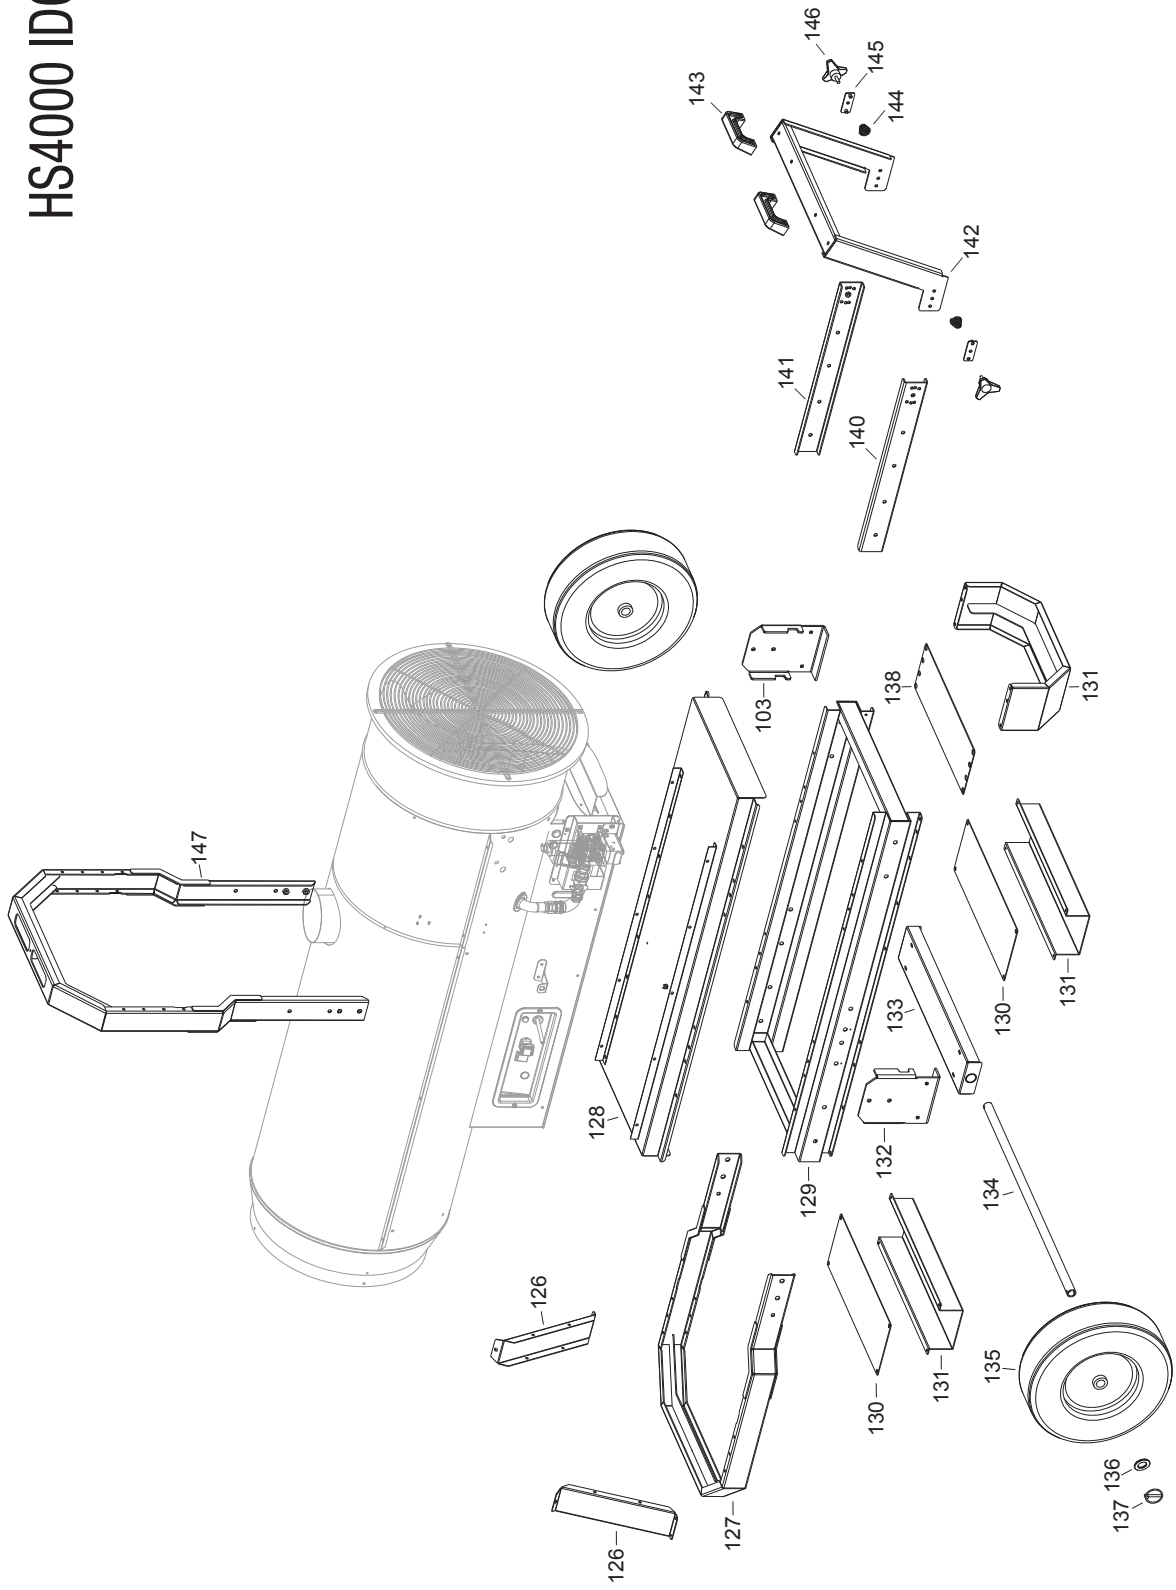

NEVER LEAVE THE HEATER UNATTENDED WHILE BURNING!

HS4000 IDG

REF#	P/N	ALT#	DESCRIPTION
121		I30859	Connection
122	50234	M20128	Washer ,1/8"X1.5
123	50503	I31132	Coupler, Straight,7,1/8"FF
125		G06452	Pressure Switch Support Bracket
126		G06335-9005	Chassis Support Bracket
127		G06336-9005	Bumper
128		G06337-9005	Base Support Plate
129		G06338-9005	Frame
130	40514	G06208	Reinforcement plate
131	50535	G06209	Fork, Guides
132	40518	G06326-9005	Bracket for Lifting Frame
133		G06420-9005	Wheels Axle support Bracket
134	40521	G06419-9005	Wheel Axle 25 mm
135	40506	C10558	Wheel
136	40533	M20111	Washer
137	40534	M20505	Wheel Locking Pin
138	40524	G06422	Reinforcement Plate
139		G06461-9005	Support
140	40527	G06425-9005	Panel
141	40526	G06424-9005	40526
142	40525	G06423-9005	Handle
143	40505	C10203	Handle
144	40535	M30001	Spring
145	40528	G06426	Plate
146	40507	C10710	Knurled Wheel
147		G06439-9005	Frame
149		G06459	Stirrup
150	50576	E20950	Ring Nut
151	50575	E20949	Cable, Fastener
152	50737	T30116	Regulator
153		E20965	Cable Fastener Nut
154		E20964	Cable Fastener

PARTS ORDERING INFORMATION:

PURCHASING: Accessories may be purchased at any HEAT STAR local dealer or direct from the factory

FOR INFORMATION REGARDING SERVICE

Please call Toll-Free 866-447-2194

- www.heatstarbyenerco.com

Our office hours are 8:00 AM – 5:00 PM, EST, Monday through Friday.

Please include the model number, date of purchase, and description of problem in all communication.