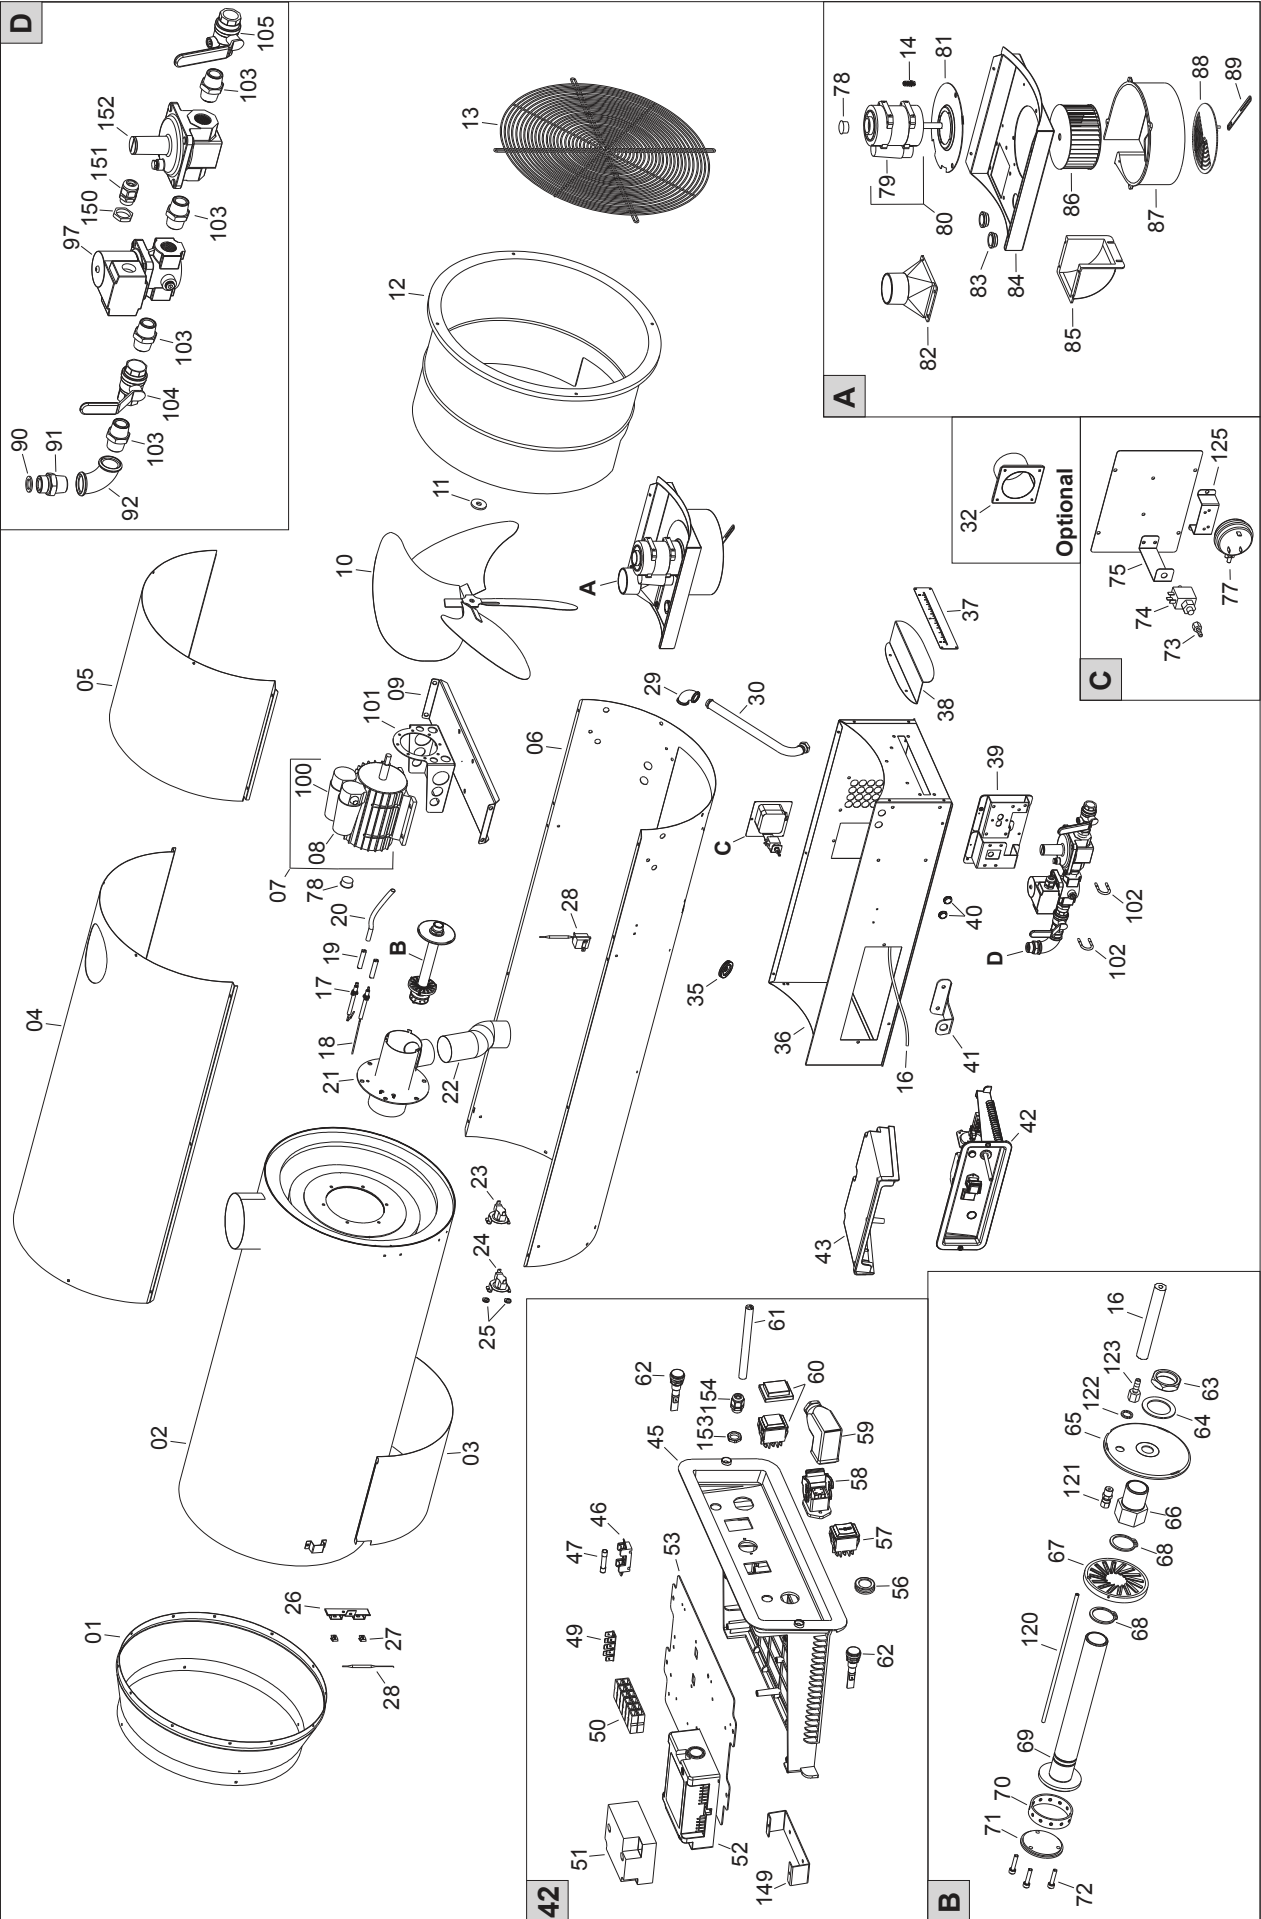

NEVER LEAVE THE HEATER UNATTENDED WHILE BURNING!

HS4000 IDG

NEVER LEAVE THE HEATER UNATTENDED WHILE BURNING!

REF#	P/N	ALT#	DESCRIPTION
01	50476	G06185-9010	Outlet cone
02	50498	G6290	Combustion chamber
03	50477	G06187	Insulating panel
04	50478	G06188-9010	Upper body
05	50479	G06189-9010	Inspection panel
06	40531	G06429-9010	Base
07	50338	E10695-110	Motor
08	50473	E11242	Capacitor disjuncter
09	50480	G06191	Motor support bracket
10	50339	T10267	Fan
11	50513	M20207	Washer
12	50481	G06192-9010	Air Conveyor
13	50517	P30151	Inlet Grill
14	50429	I31131	Straight Connection 4"
16	40501	I40335	Silicone,Pipe 4X8
17	50326	PH.0020201	Electrode,Ignition
20		G02084	H.T. Cable Connect
21	50492	G06280	Blast Tube
22	50510	I40804	Air,Duct,l=220mm
23	50087	E50104	Thermostat,Fan
24	50085	E50102	Switch,High,Limit
25	50173	M20107	Washer
26	50483	G06196	Bracket,fan,thermostat
27	50515	M20413	Thermostat,bulb,support
28	50524	E50767	Thermostat
29	50500	I20326	Coupler,Connection,3/4"FF
30	50507	I39106	Gas,Tube
32	50467	O2AC535	Air,intake
35	50470	C30376	Cable,Protection,36mm
36		G06449-9010	Base
37	50482	G06193	Air,Adjustment,Panel
38	50488	G06204	Air, Adjustment, Holder
39		G06460-3001	Gas Valve Support Bracket
40	50453	C30323	Cable Protection
41	50064	G06068-9005	Power Cord Support
42	N/A	G00333	Control Box
43	50077	P50127	Cover, Controls, Assembly
45	50497	G06289	ELECTRICAL, DRAWER
46	50093	E20508	FUSE,HOLDER
47	40508	E10324	FUSE 25A
49	N/A	E20319	Ground terminal board
50	50731	E20305	Terminal, Board,12-pin
51		E10938	H.T. Transformer
52		E40234	Flame Control Box