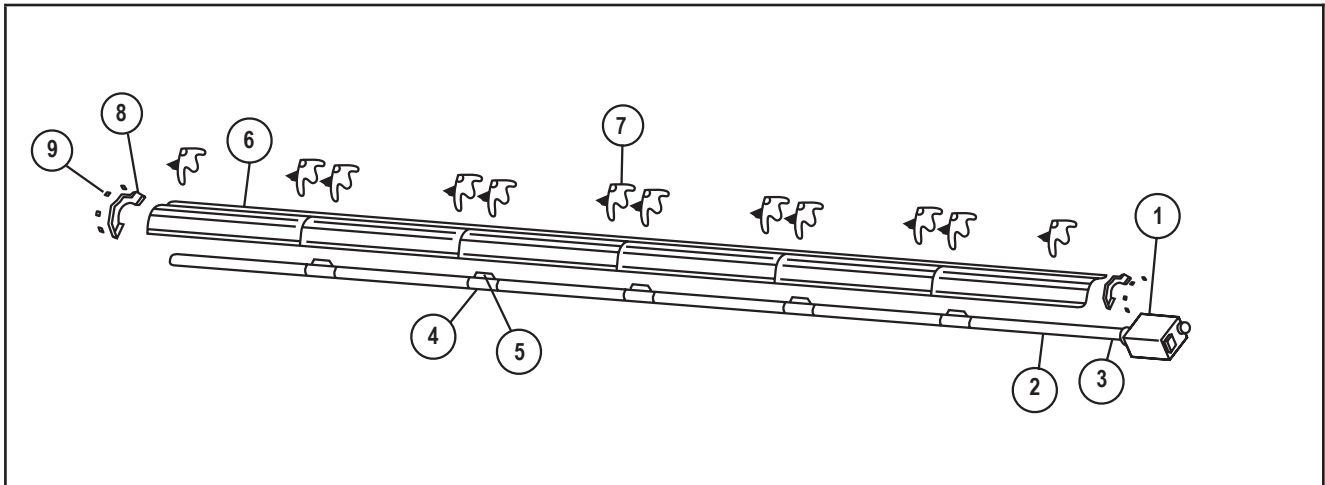

ERSP-150				ERSP-175			
Item	Stock #	Description	QTY	Item	Stock#	Description	QTY
1	F102658XL	ERSP-150 NG / BRN & Cont Box	1	1	F102660XL	ERSP-175 NG / BRN & Cont Box	1
1	F102659XL	ERSP-150 LP / BRN & Cont Box	1	1	F102661XL	ERSP-175 LP / BRN & Cont Box	1
2	F106403XL	Tube Set- 60'	1	2	F106403XL	Tube Set- 60'	1
	06413	Tube H.E. 4" O.D. X 10'	6		06413	Tube H.E. 4" O.D. X 10'	6
3	02753	Front Flange	1	3	02753	Front Flange	1
4	14612	Tube Coupling	5	4	14612	Tube Coupling	5
5	14616	Key for Tube Coupling	5	5	14616	Key for Tube Coupling	5
6	00418A	Reflector	6	6	00418A	Reflector	6
7	14585P	Hanger	12	7	14585P	Hanger	12
8	00419	Reflector End Cap	2	8	00419	Reflector End Cap	2
9	09369	Spring Clips	8	9	09369	Spring Clips	8

ACCESSORY PARTS LIST

Stock Number	Description	INSTALLATION KITS			
10371	Thermostat 24 volt	F111751	Installation kit for 20' tube heater		
10392	Thermostat 110Volt	F111752	Installation kit for 30' tube heater		
17370	Chain Kit	F111753	Installation kit for 40' tube heater		
16401	24" Stainless Steel Flexible	F111754	Installation kit for 50' tube heater		
16405	1/2"x24" 3/4" Stainless Steel	F111755	Installation kit for 60' tube heater		
F106414	180 U-Tube Accessory Kit	Installation kit includes: 24-volt thermostat, vent cap, 24" stainless steel flexible gas connector, gas shutoff valve, and chain kits required to hang heater.			
F106415	90 Elbow Accessory Kit	CONVERSION KITS			
19021	Vent Adaptor	ERSP-40			
06430	Vent Cap	ERSP-60	11732	LP TO NG	11733 NG TO LP
00438	Side Reflector kit	ERSP-80	11734	LP TO NG	11735 NG TO LP
01376	Deflector kit (5')	ERSP-100	11736	LP TO NG	11737 NG TO LP
19031	Turnbuckle 5/16"-18"	ERSP-125	11738	LP TO NG	11739 NG TO LP
		ERSP-150	11740	LP TO NG	11741 NG TO LP
		ERSP175	11730	LP TO NG	11731 NG TO LP